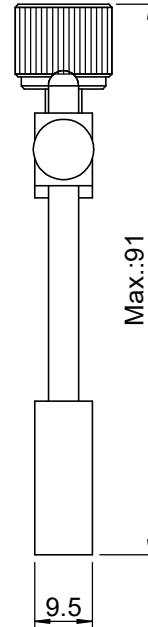

 Unice E-O Services Inc. No.5, Andong Rd., Chung Li District, Taoyuan City 32063, Taiwan, R.O.C.			TITLE:	
			04VFH-1	
			DWG. NO.	04VFH-1
			MATERIAL:	N/A
DRAWN	Yuhan	2016/12/21	SCALE:	0.8:1
ENG APPR.	Johnny	2016/12/21	REV	0