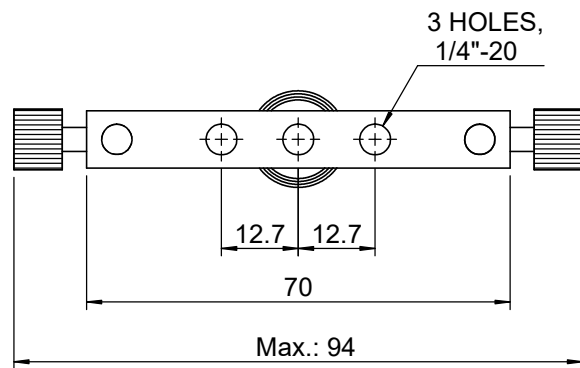

 Unice E-O Services Inc. No.5, Andong Rd., Chung Li District, Taoyuan City 32063, Taiwan, R.O.C.			TITLE:	
			04VFH-1	
			DWG. NO.	04VFH-1
			MATERIAL:	N/A
DRAWN	Yuhan	2016/12/21	SCALE:	0.8:1
ENG APPR.	Johnny	2016/12/21	REV	0