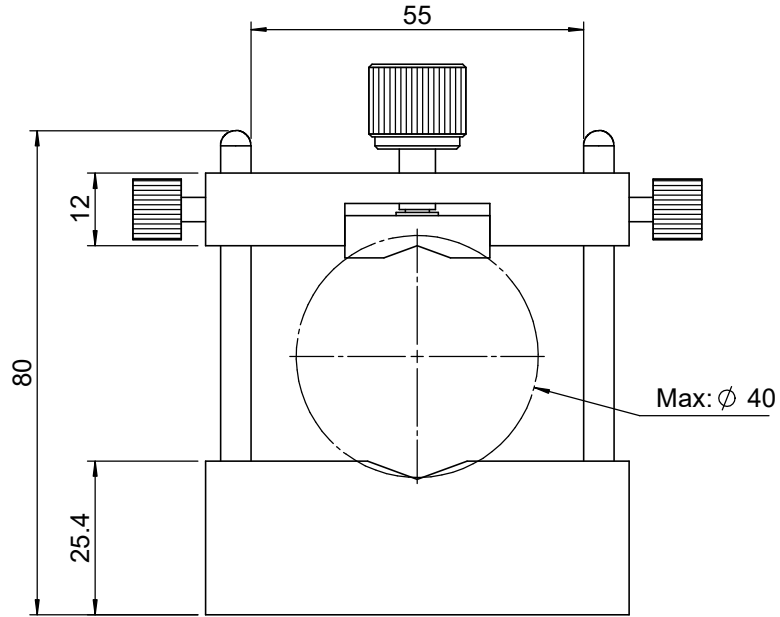

 Unice E-O Services Inc. No.5, Andong Rd., Chung Li District, Taoyuan City 32063, Taiwan, R.O.C.			TITLE:	
			04VFH-1	
			DWG. NO.	04VFH-1
			MATERIAL:	N/A
DRAWN	Yuhan	2016/12/21	SCALE:	0.8:1
ENG APPR.	Johnny	2016/12/21	REV	0