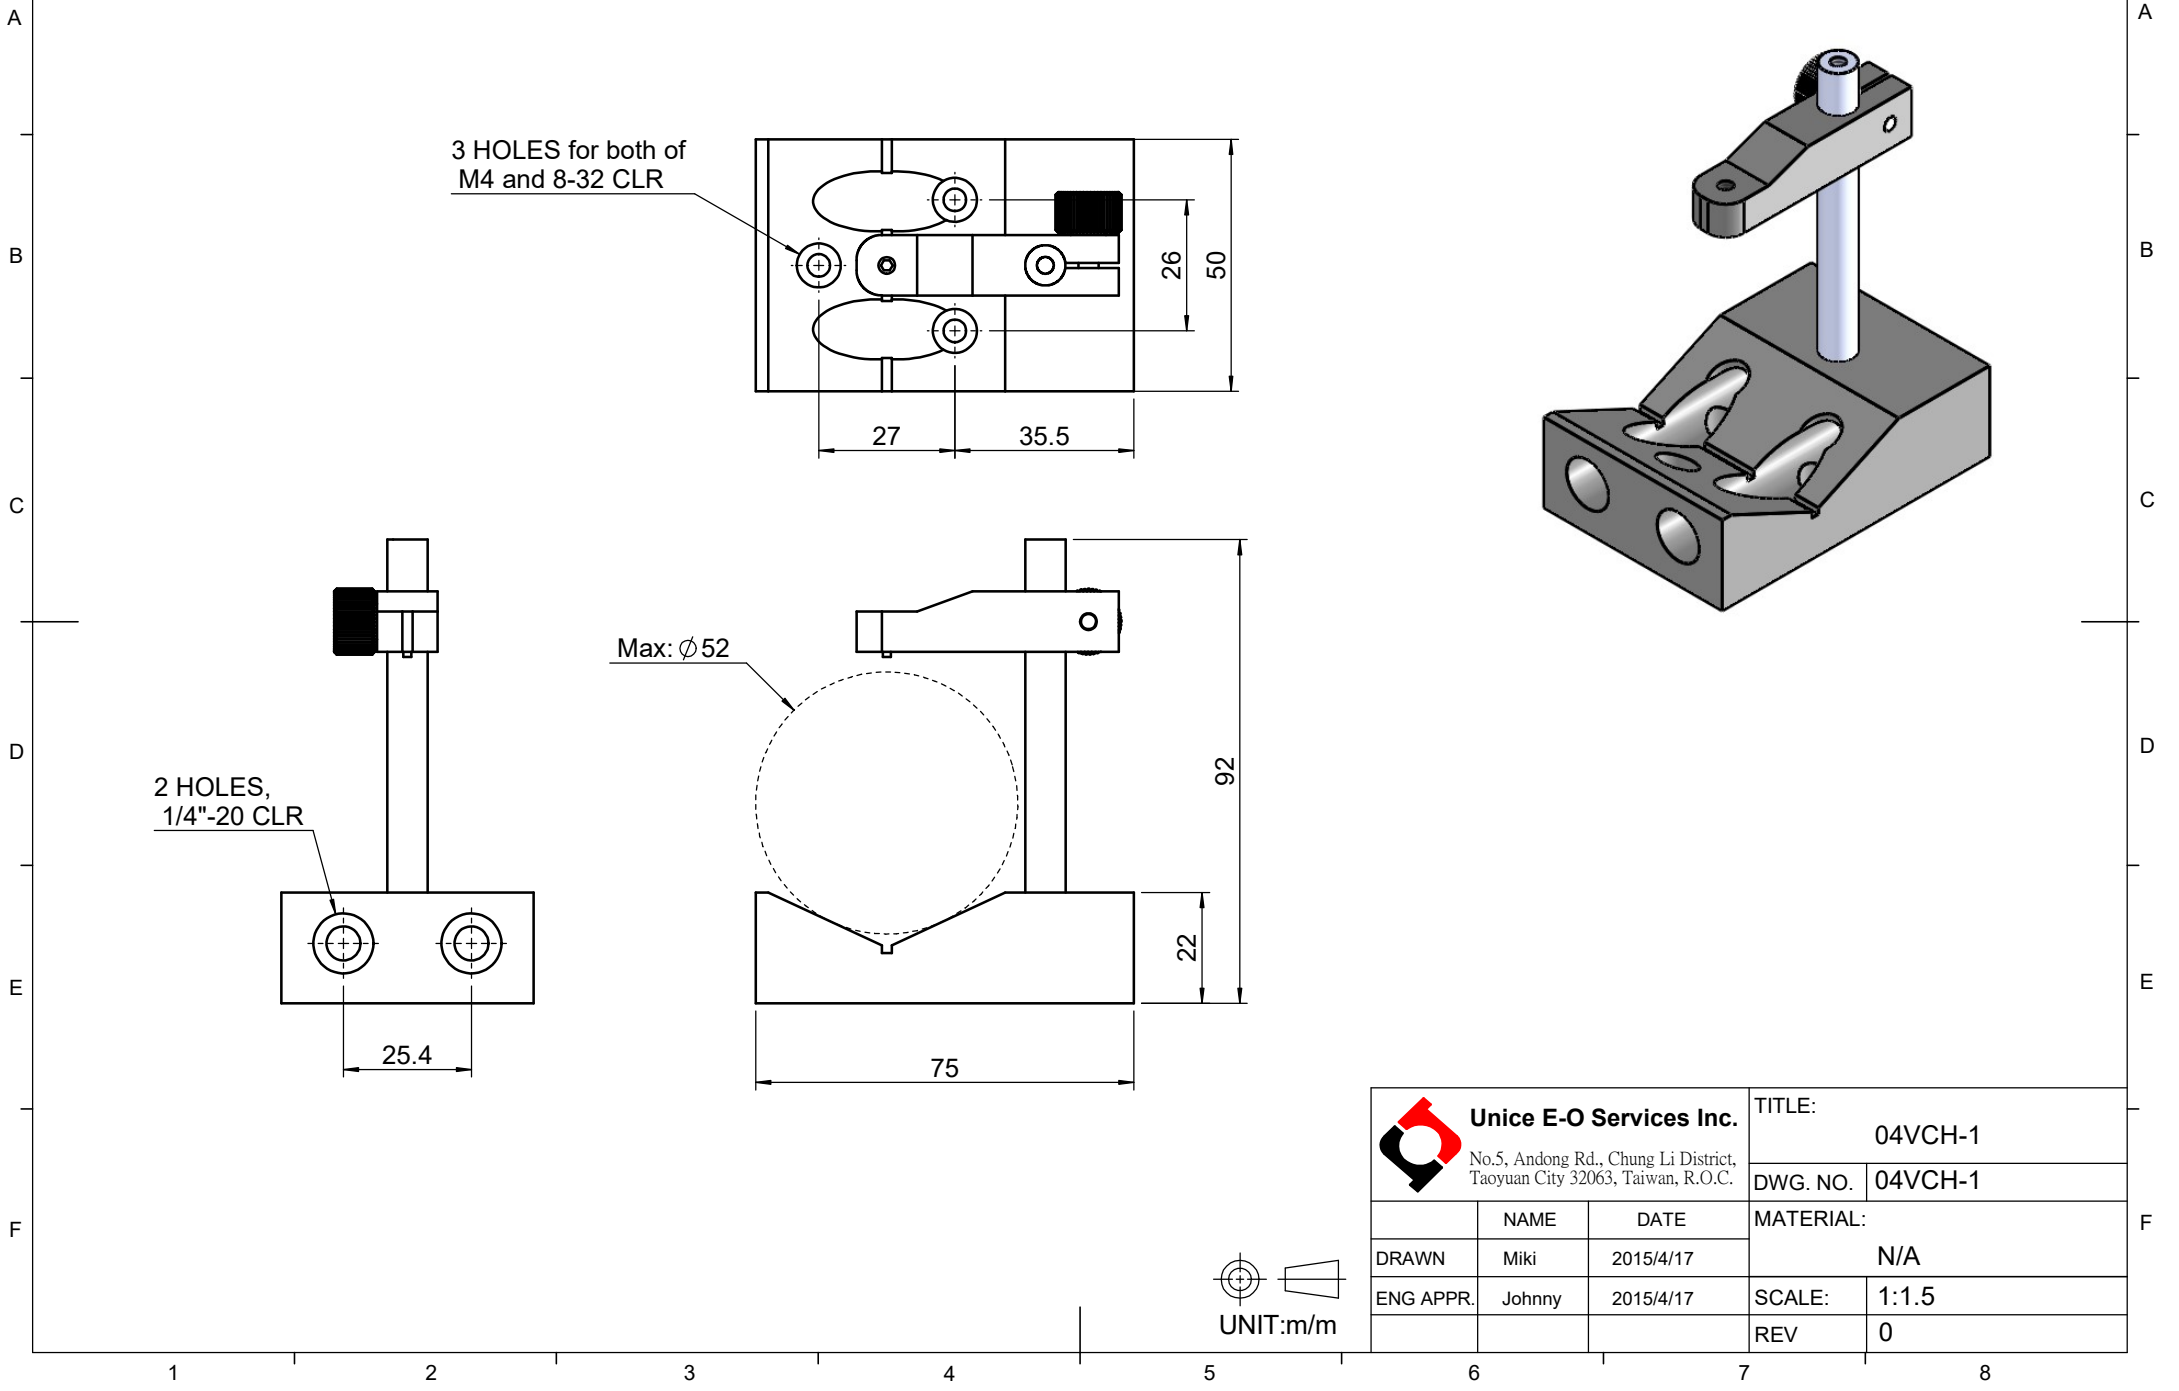

 <b>Unice E-O Services Inc.</b> No.5, Andong Rd., Chung Li District, Taoyuan City 32063, Taiwan, R.O.C.			TITLE: 04VCH-1	
			DWG. NO.	04VCH-1
MATERIAL:			N/A	
DRAWN	Miki	2015/4/17	SCALE:	1:1.5
ENG APPR.	Johnny	2015/4/17	REV	0