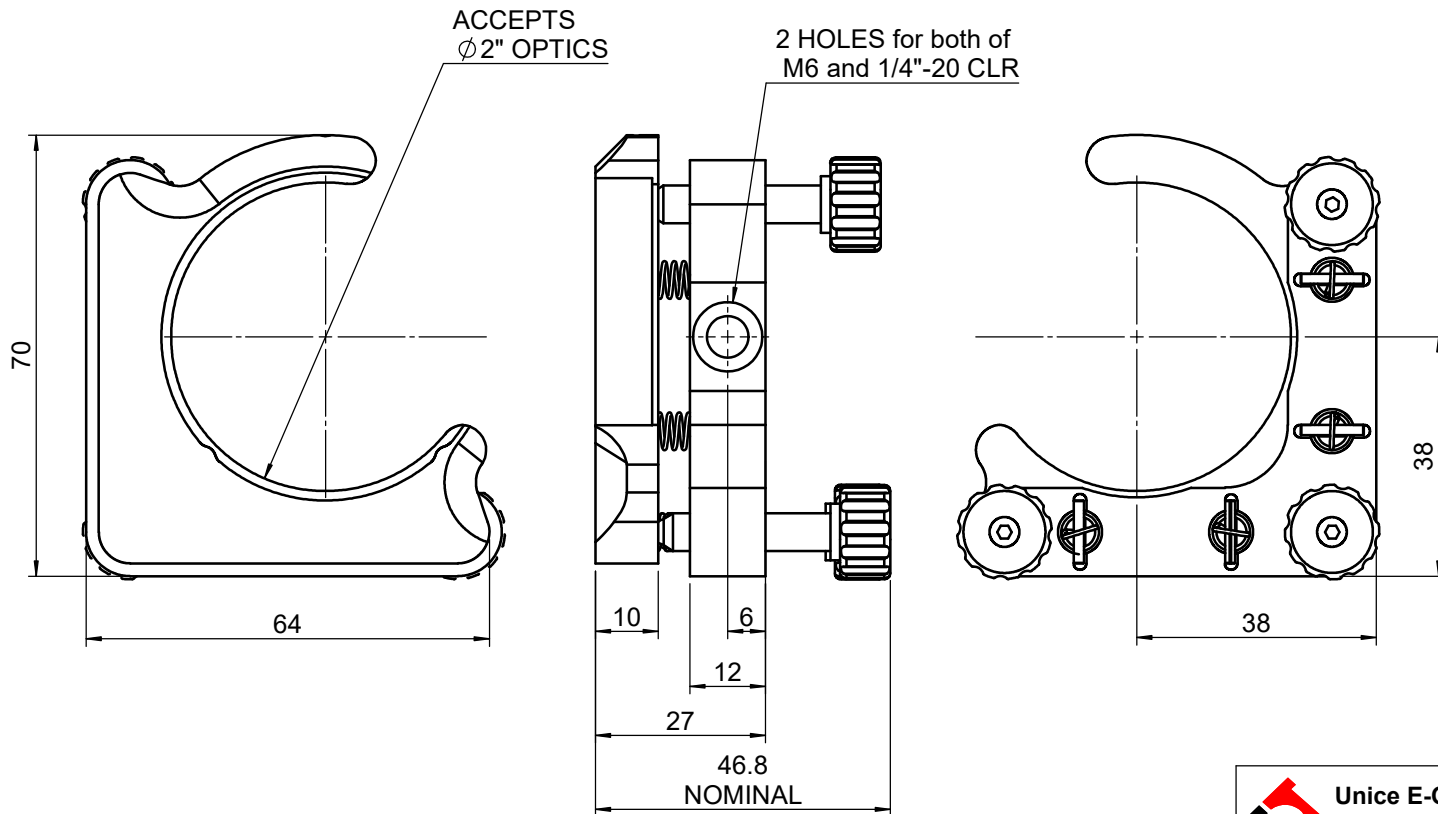

 Unice E-O Services Inc. No.5, Andong Rd., Chung Li District, Taoyuan City 32063, Taiwan, R.O.C.			TITLE:	
			04UPM-4(M)	
			DWG. NO.	04UPM-4(M)
			MATERIAL:	N/A
DRAWN	NAME	DATE	SCALE:	1:1.2
ENG APPR.	Johnny	2010/12/30	REV	0