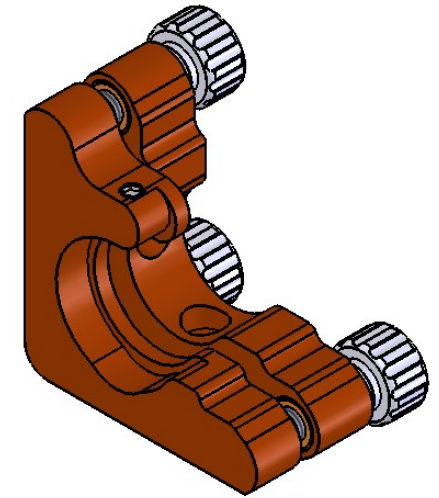

 Unice E-O Services Inc. No.5, Andong Rd., Chung Li District, Taoyuan City 32063, Taiwan, R.O.C.			TITLE:	
			04UPM-3(M)	
			DWG. NO.	04UPM-3(M)
			MATERIAL:	N/A
DRAWN	Sammy	2014/11/4	SCALE:	1:1
ENG APPR.	Johnny	2014/11/4	REV	0