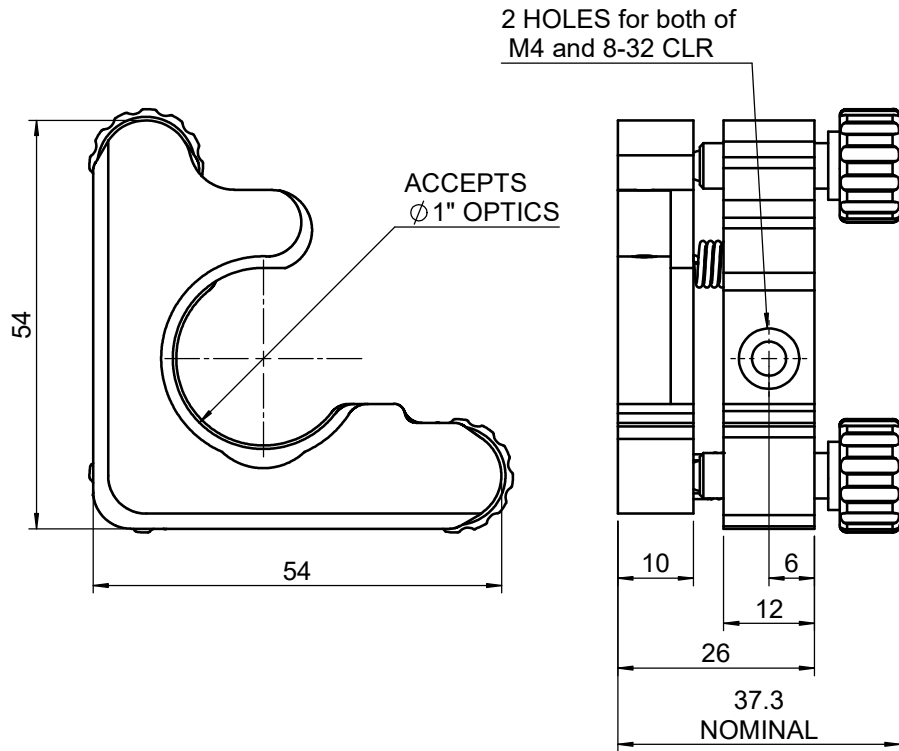

 Unice E-O Services Inc. No.5, Andong Rd., Chung Li District, Taoyuan City 32063, Taiwan, R.O.C.			TITLE:	
			04UPM-3(M)	
			DWG. NO.	04UPM-3(M)
			MATERIAL:	N/A
DRAWN	Sammy	2014/11/4	SCALE:	1:1
ENG APPR.	Johnny	2014/11/4	REV	0