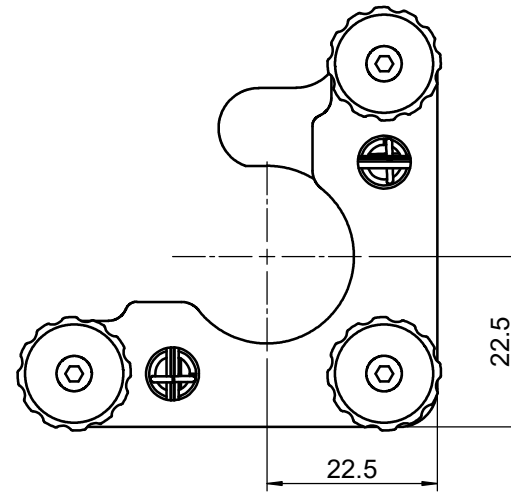

 Unice E-O Services Inc. No.5, Andong Rd., Chung Li District, Taoyuan City 32063, Taiwan, R.O.C.			TITLE:	
			04UPM-3(M)	
			DWG. NO.	04UPM-3(M)
			MATERIAL:	N/A
DRAWN	Sammy	2014/11/4	SCALE:	1:1
ENG APPR.	Johnny	2014/11/4	REV	0