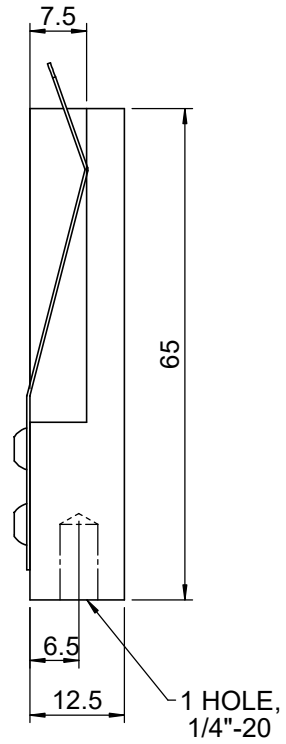

UNIT:m/m

 Unice E-O Services Inc. No.5, Andong Rd., Chung Li District, Taoyuan City 32063, Taiwan, R.O.C.			TITLE:	
			04SFH-2	
			DWG. NO.	04SFH-2
			MATERIAL:	N/A
DRAWN	Yuhan	2014/05/15	SCALE:	1:1
ENG APPR.	Johnny	2014/05/15	REV	0