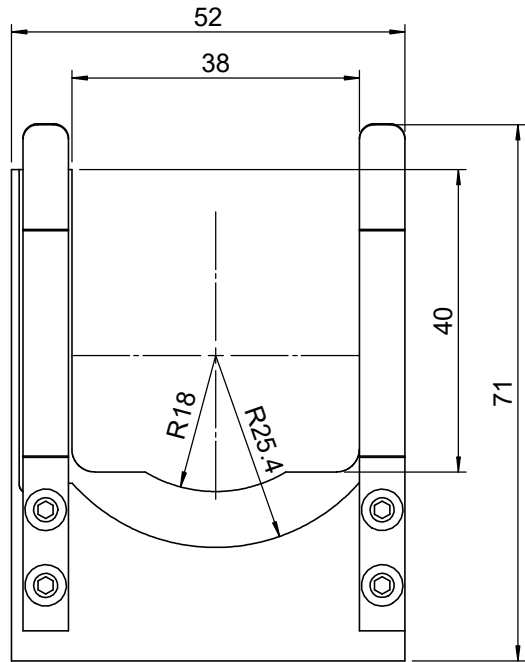

UNIT:m/m

 Unice E-O Services Inc. No.5, Andong Rd., Chung Li District, Taoyuan City 32063, Taiwan, R.O.C.			TITLE:	
			04SFH-2	
			DWG. NO.	04SFH-2
			MATERIAL:	N/A
DRAWN	Yuhan	2014/05/15	SCALE:	1:1
ENG APPR.	Johnny	2014/05/15	REV	0