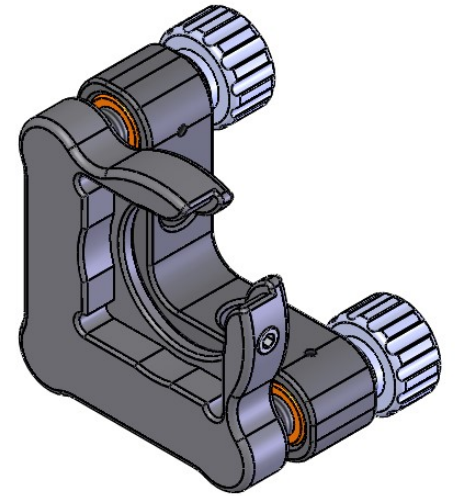

|  |        |            |            |            |
|--|--------|------------|------------|------------|
|  <b>Unice E-O Services Inc.</b><br>No.5, Andong Rd., Chung Li District,<br>Taoyuan City 32063, Taiwan, R.O.C. |        |            | TITLE:     |            |
|  |        |            | 04RSM-1(M) |            |
|  |        |            | DWG. NO.   | 04RSM-1(M) |
|  |        |            | MATERIAL:  | N/A        |
| DRAWN  | NAME   | DATE       | SCALE:     | 1.1:1      |
| ENG APPR.  | Johnny | 2014/05/16 | REV        | 0          |