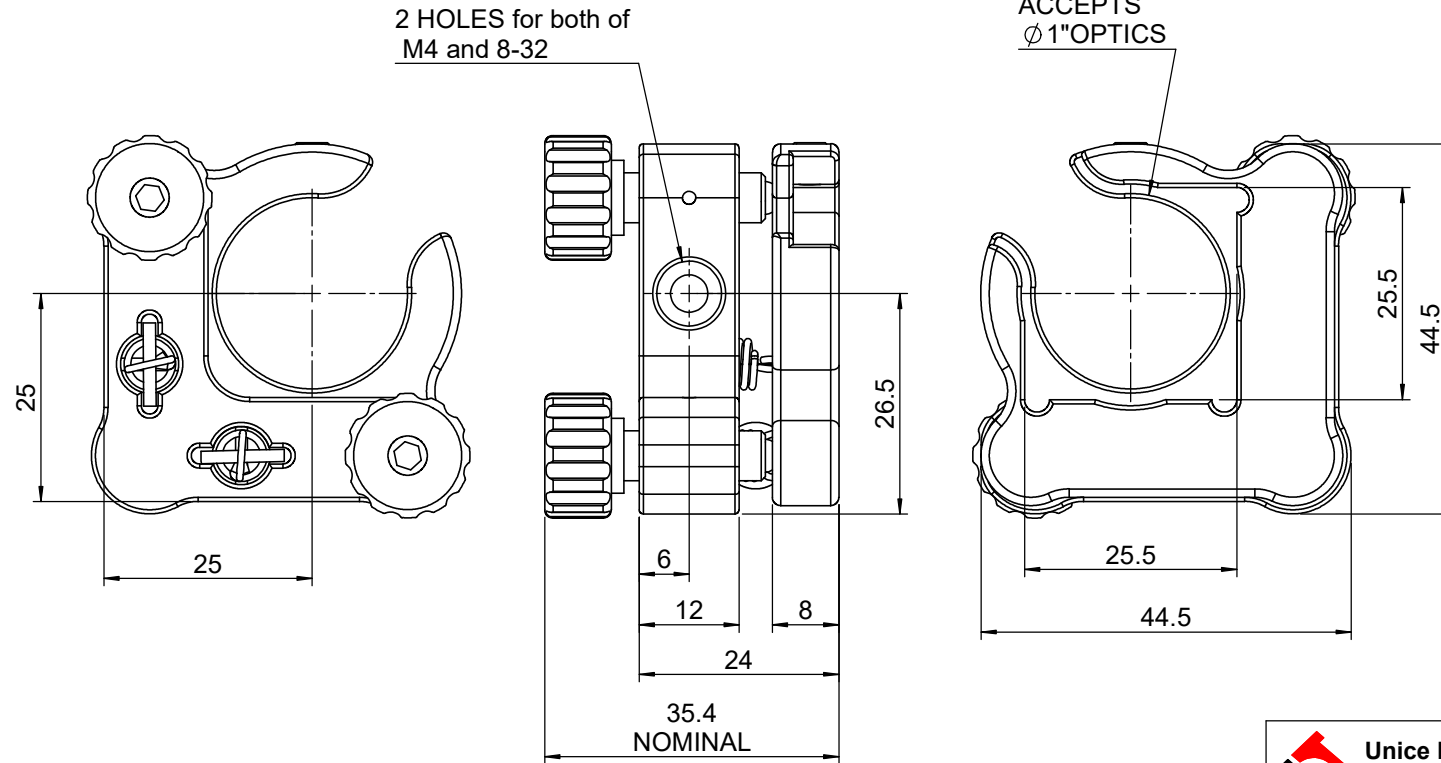

|  |        |            |            |            |
|--|--------|------------|------------|------------|
|  <b>Unice E-O Services Inc.</b><br>No.5, Andong Rd., Chung Li District,<br>Taoyuan City 32063, Taiwan, R.O.C. |        |            | TITLE:     |            |
|  |        |            | 04RSM-1(M) |            |
|  |        |            | DWG. NO.   | 04RSM-1(M) |
|  |        |            | MATERIAL:  | N/A        |
| DRAWN  | NAME   | DATE       | SCALE:     | 1.1:1      |
| ENG APPR.  | Johnny | 2014/05/16 | REV        | 0          |