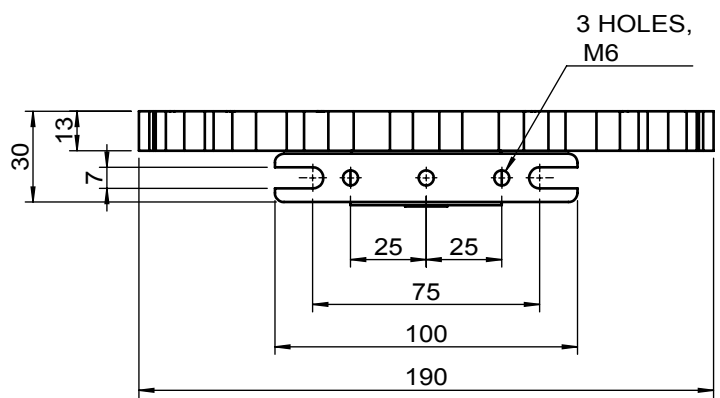

UNIT:m/m

 Unice E-O Services Inc. No.5, Andong Rd., Chung Li District, Taoyuan City 32063, Taiwan, R.O.C.			TITLE:	
			04RFW-16M	
			DWG. NO.	04RFW-16M
			MATERIAL:	N/A
DRAWN	Sky	2018/4/12	SCALE:	1:2.5
ENG APPR.	Johnny	2018/4/12	REV	0