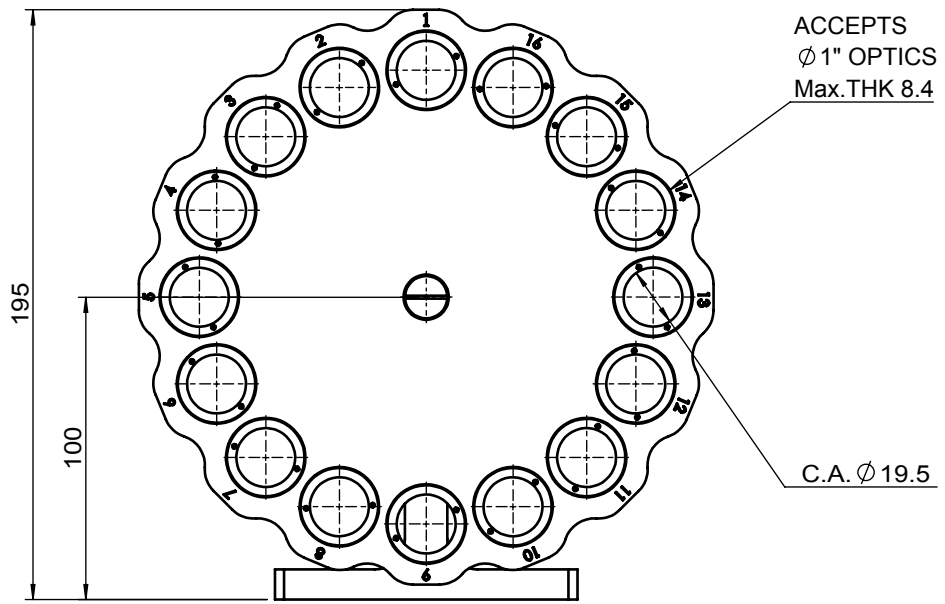

UNIT:m/m

 Unice E-O Services Inc. No.5, Andong Rd., Chung Li District, Taoyuan City 32063, Taiwan, R.O.C.			TITLE:	
			04RFW-16M	
			DWG. NO.	04RFW-16M
			MATERIAL:	N/A
DRAWN	Sky	2018/4/12	SCALE:	1:2.5
ENG APPR.	Johnny	2018/4/12	REV	0