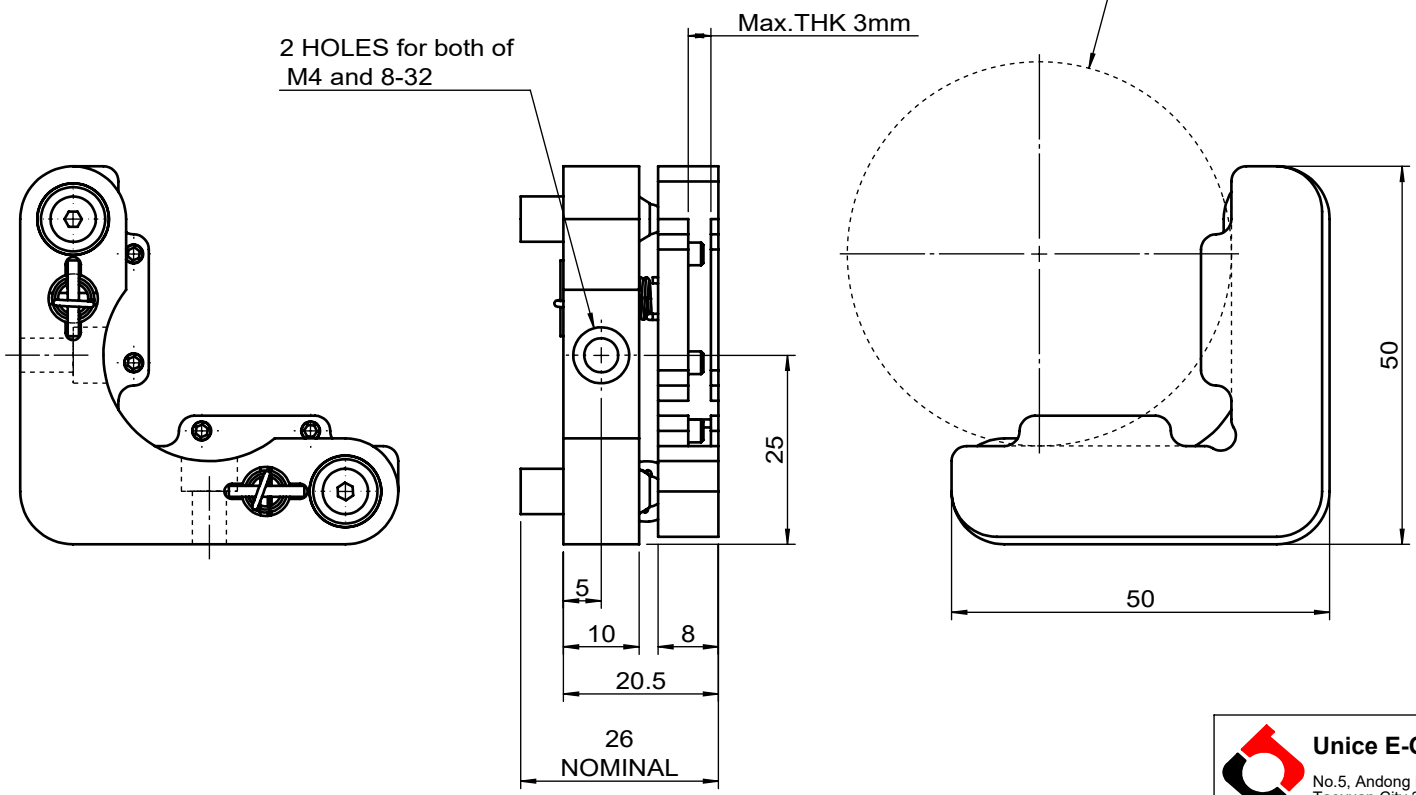

 Unice E-O Services Inc. No.5, Andong Rd., Chung Li District, Taoyuan City 32063, Taiwan, R.O.C.			TITLE:	
			04RFM-1(M)-H	
			DWG. NO.	04RFM-1(M)-H
			MATERIAL:	N/A
DRAWN	John	2023/04/26	SCALE:	1:1
ENG APPR.	Johnny	2023/04/26	REV	0