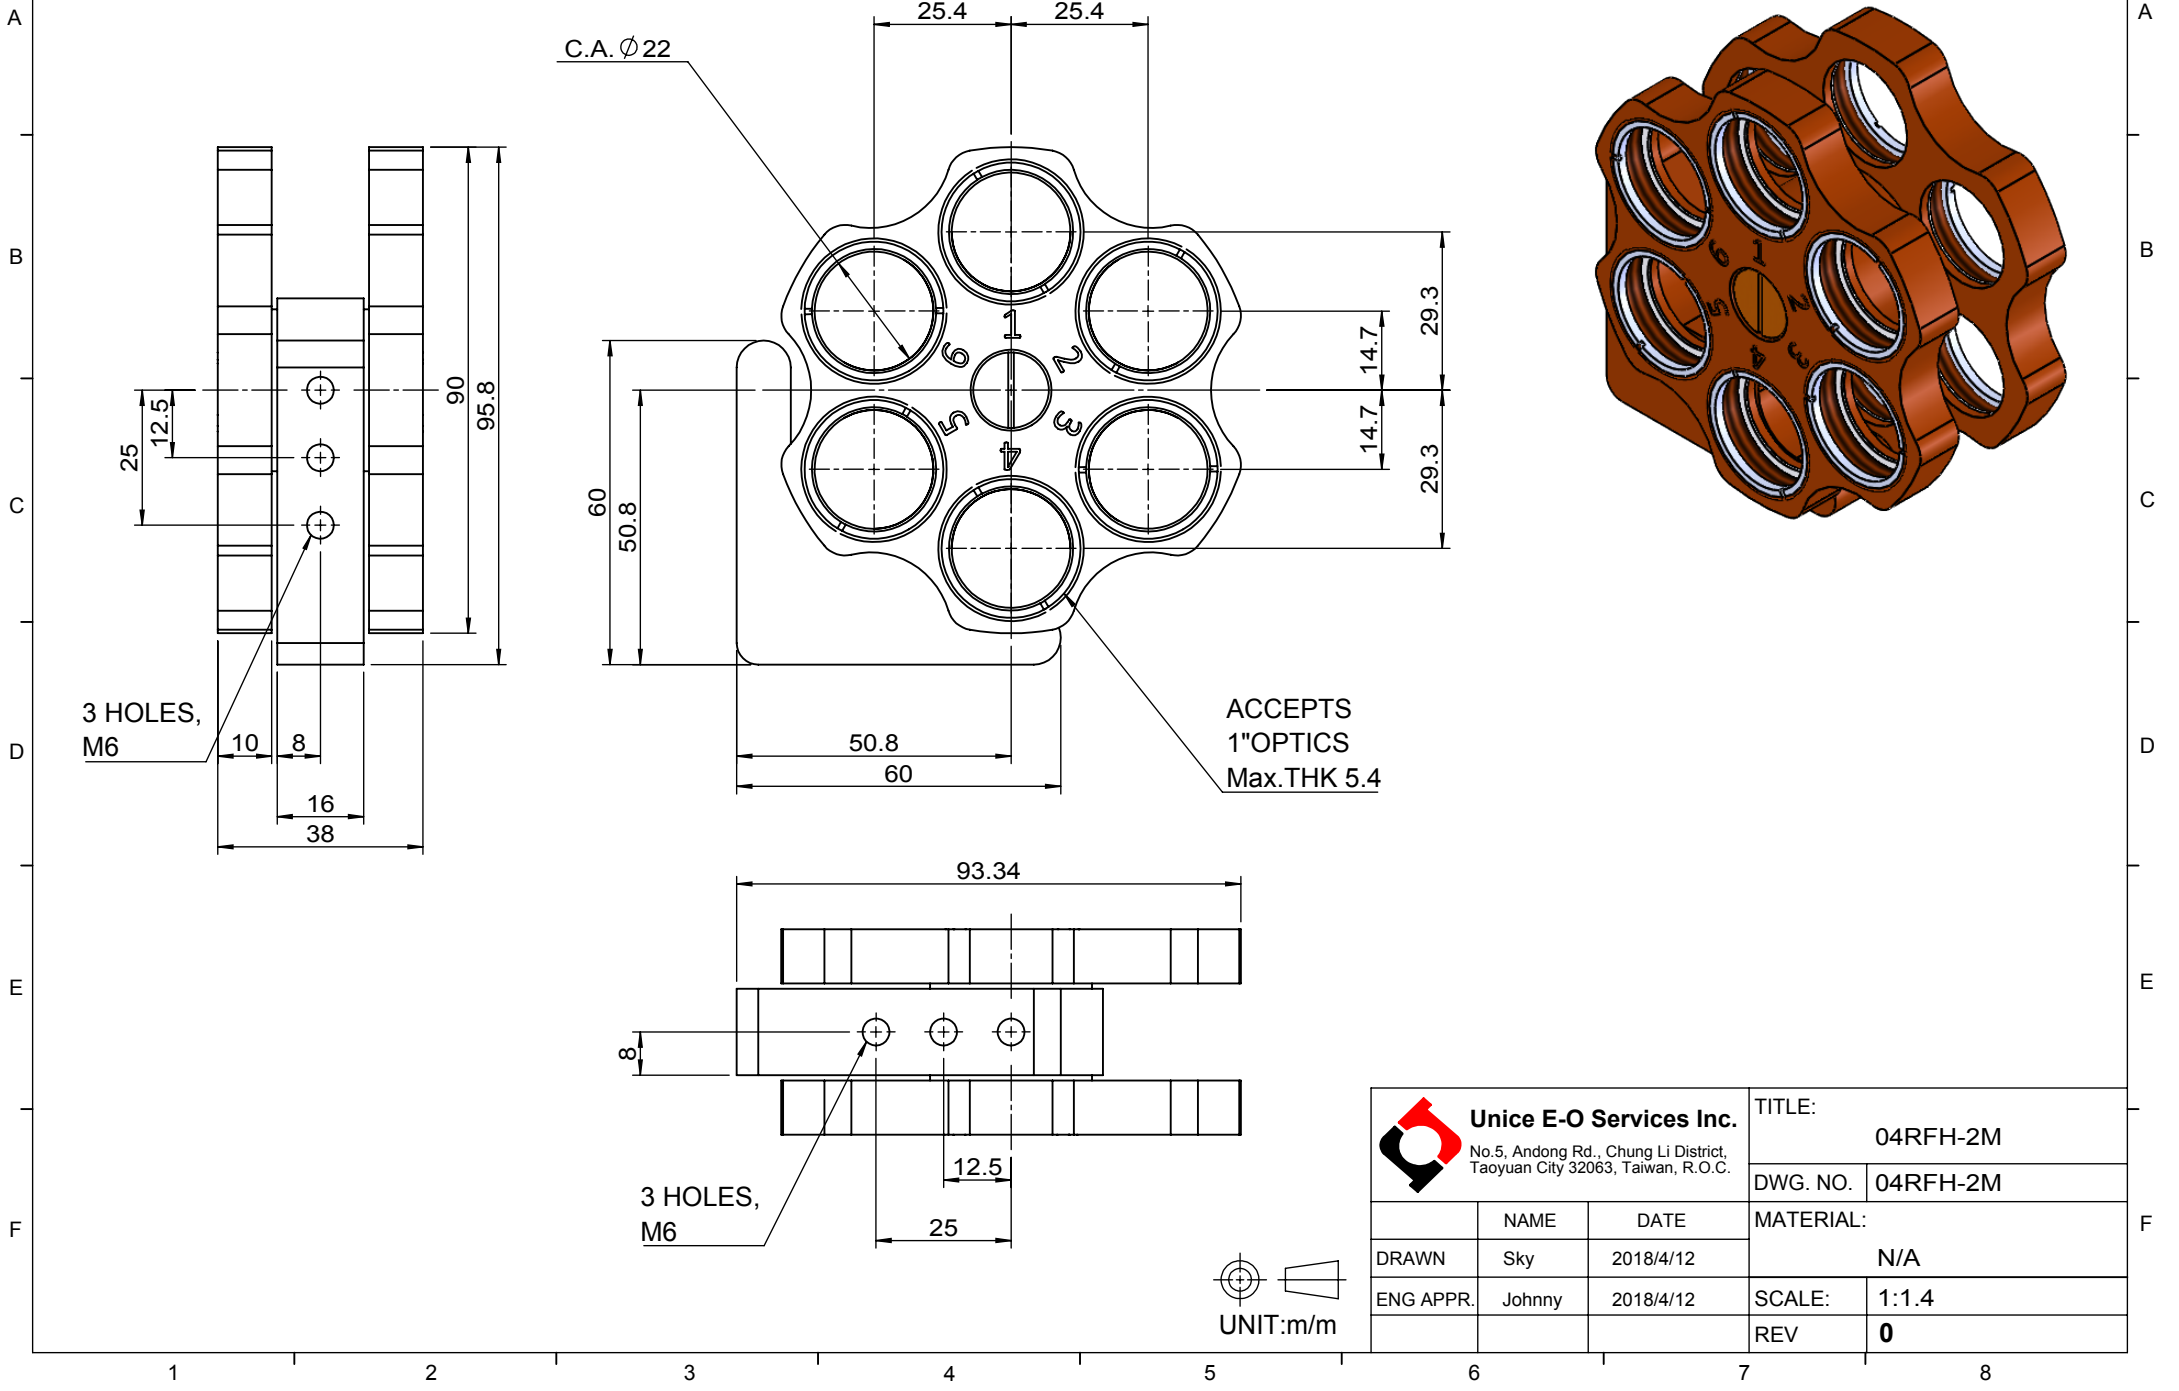

 Unice E-O Services Inc. No.5, Andong Rd., Chung Li District, Taoyuan City 32063, Taiwan, R.O.C.			TITLE:	
			04RFH-2M	
			DWG. NO.	04RFH-2M
			MATERIAL:	N/A
DRAWN	NAME	DATE	SCALE:	1:1.4
ENG APPR.	Johnny	2018/4/12	REV	0