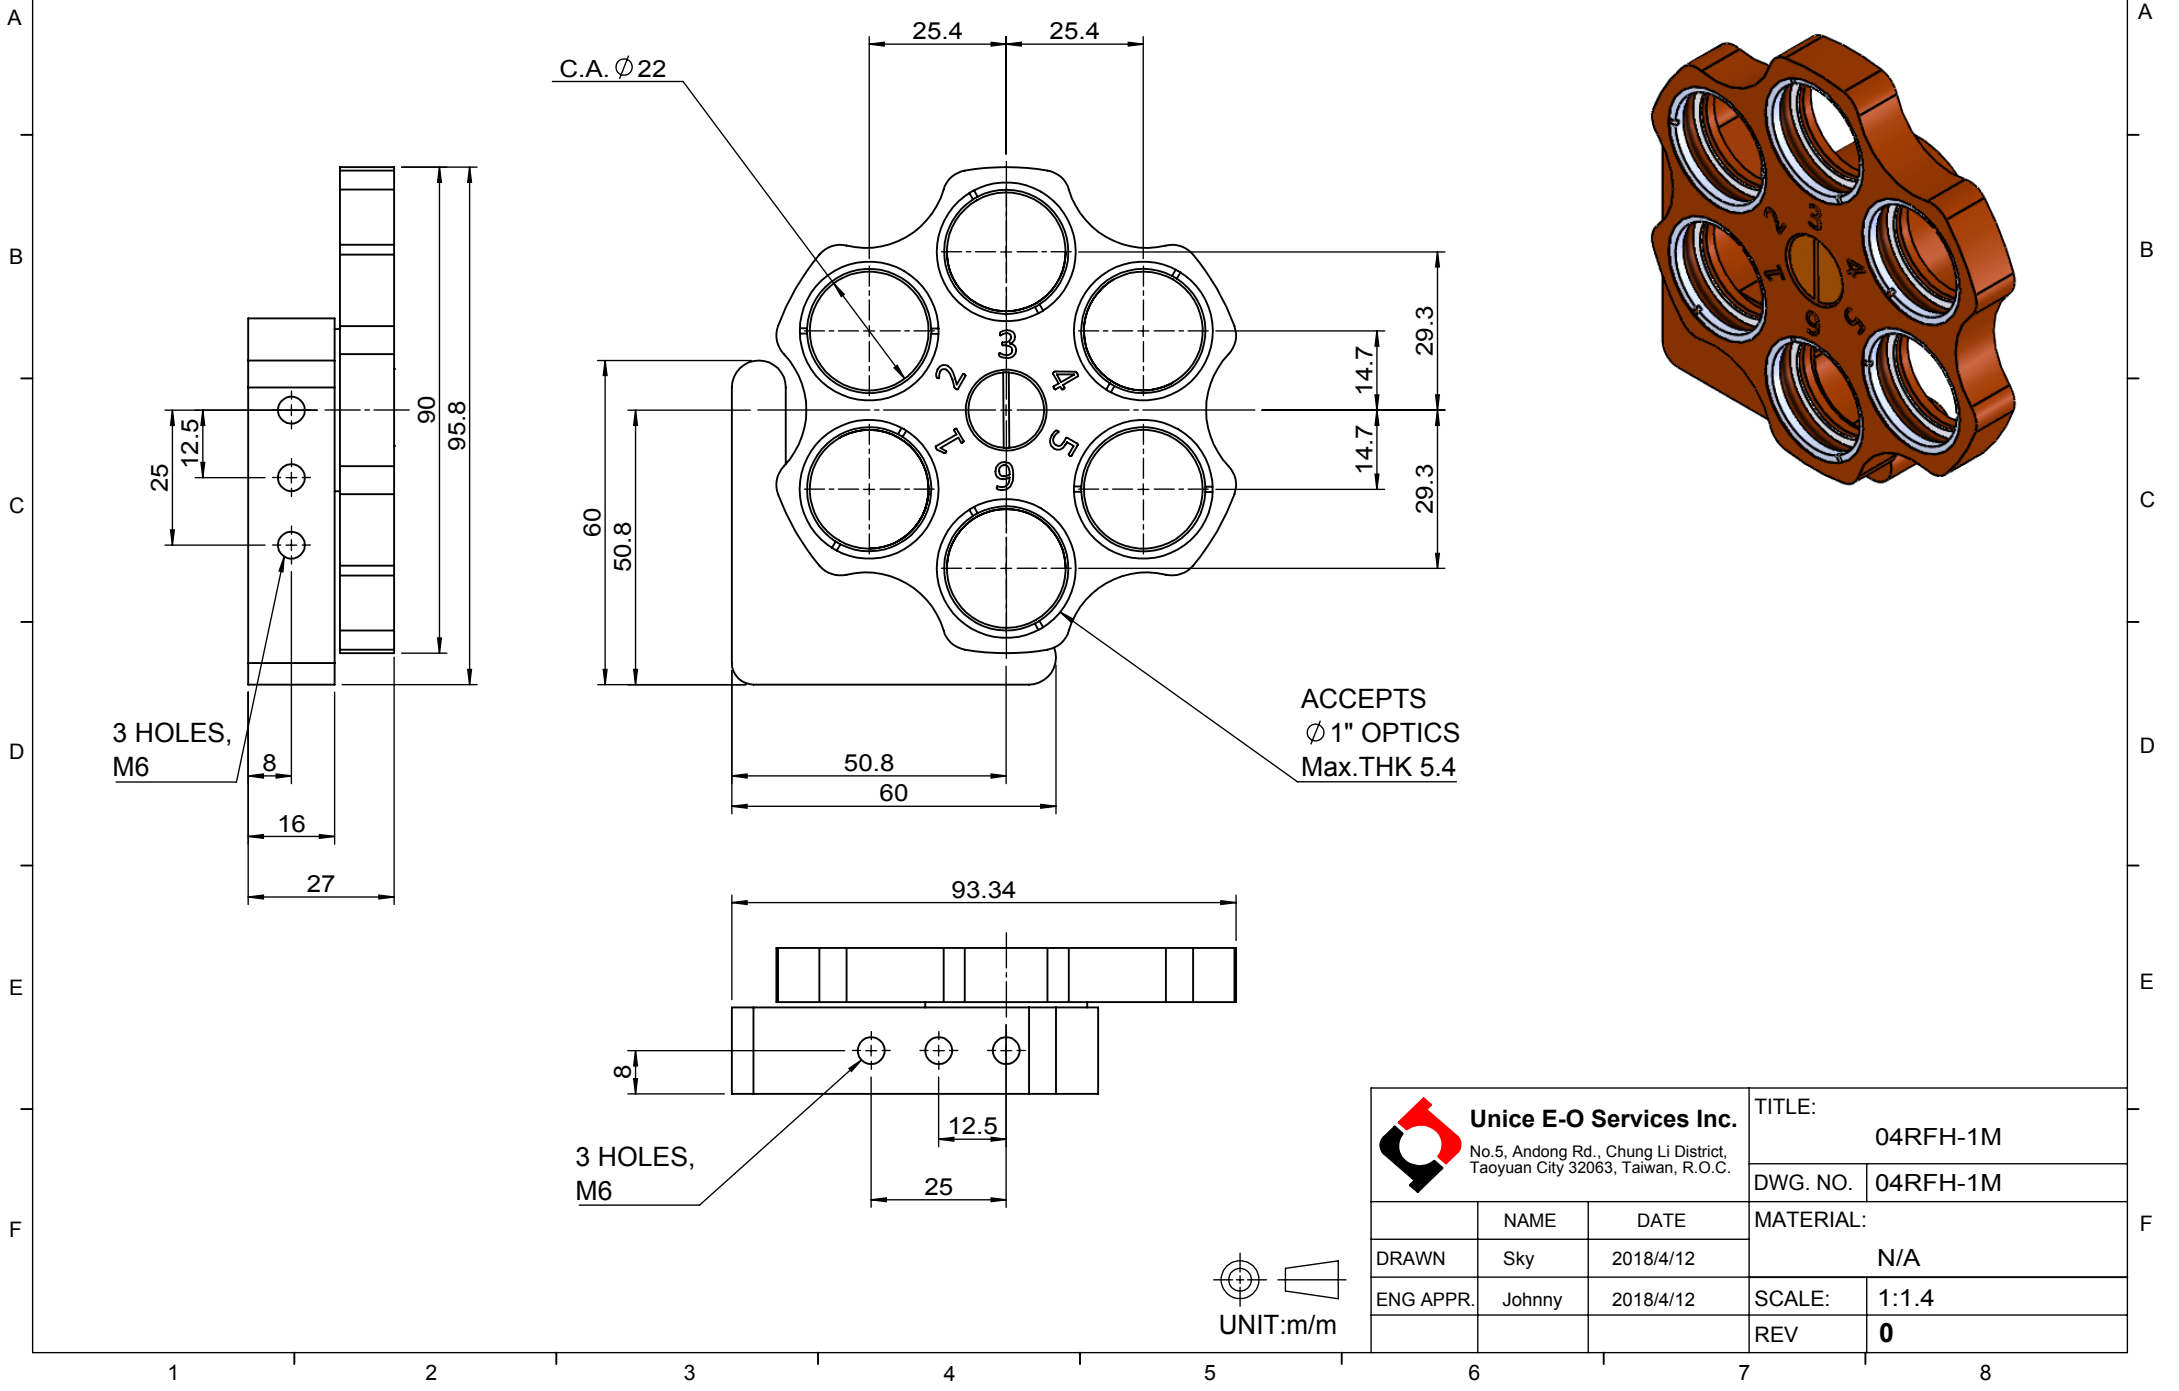

 <b>Unice E-O Services Inc.</b> No.5, Andong Rd., Chung Li District, Taoyuan City 32063, Taiwan, R.O.C.			TITLE:	
			04RFH-1M	
			DWG. NO.	04RFH-1M
			MATERIAL:	N/A
DRAWN	NAME	DATE	SCALE:	1:1.4
ENG APPR.	Johnny	2018/4/12	REV	0