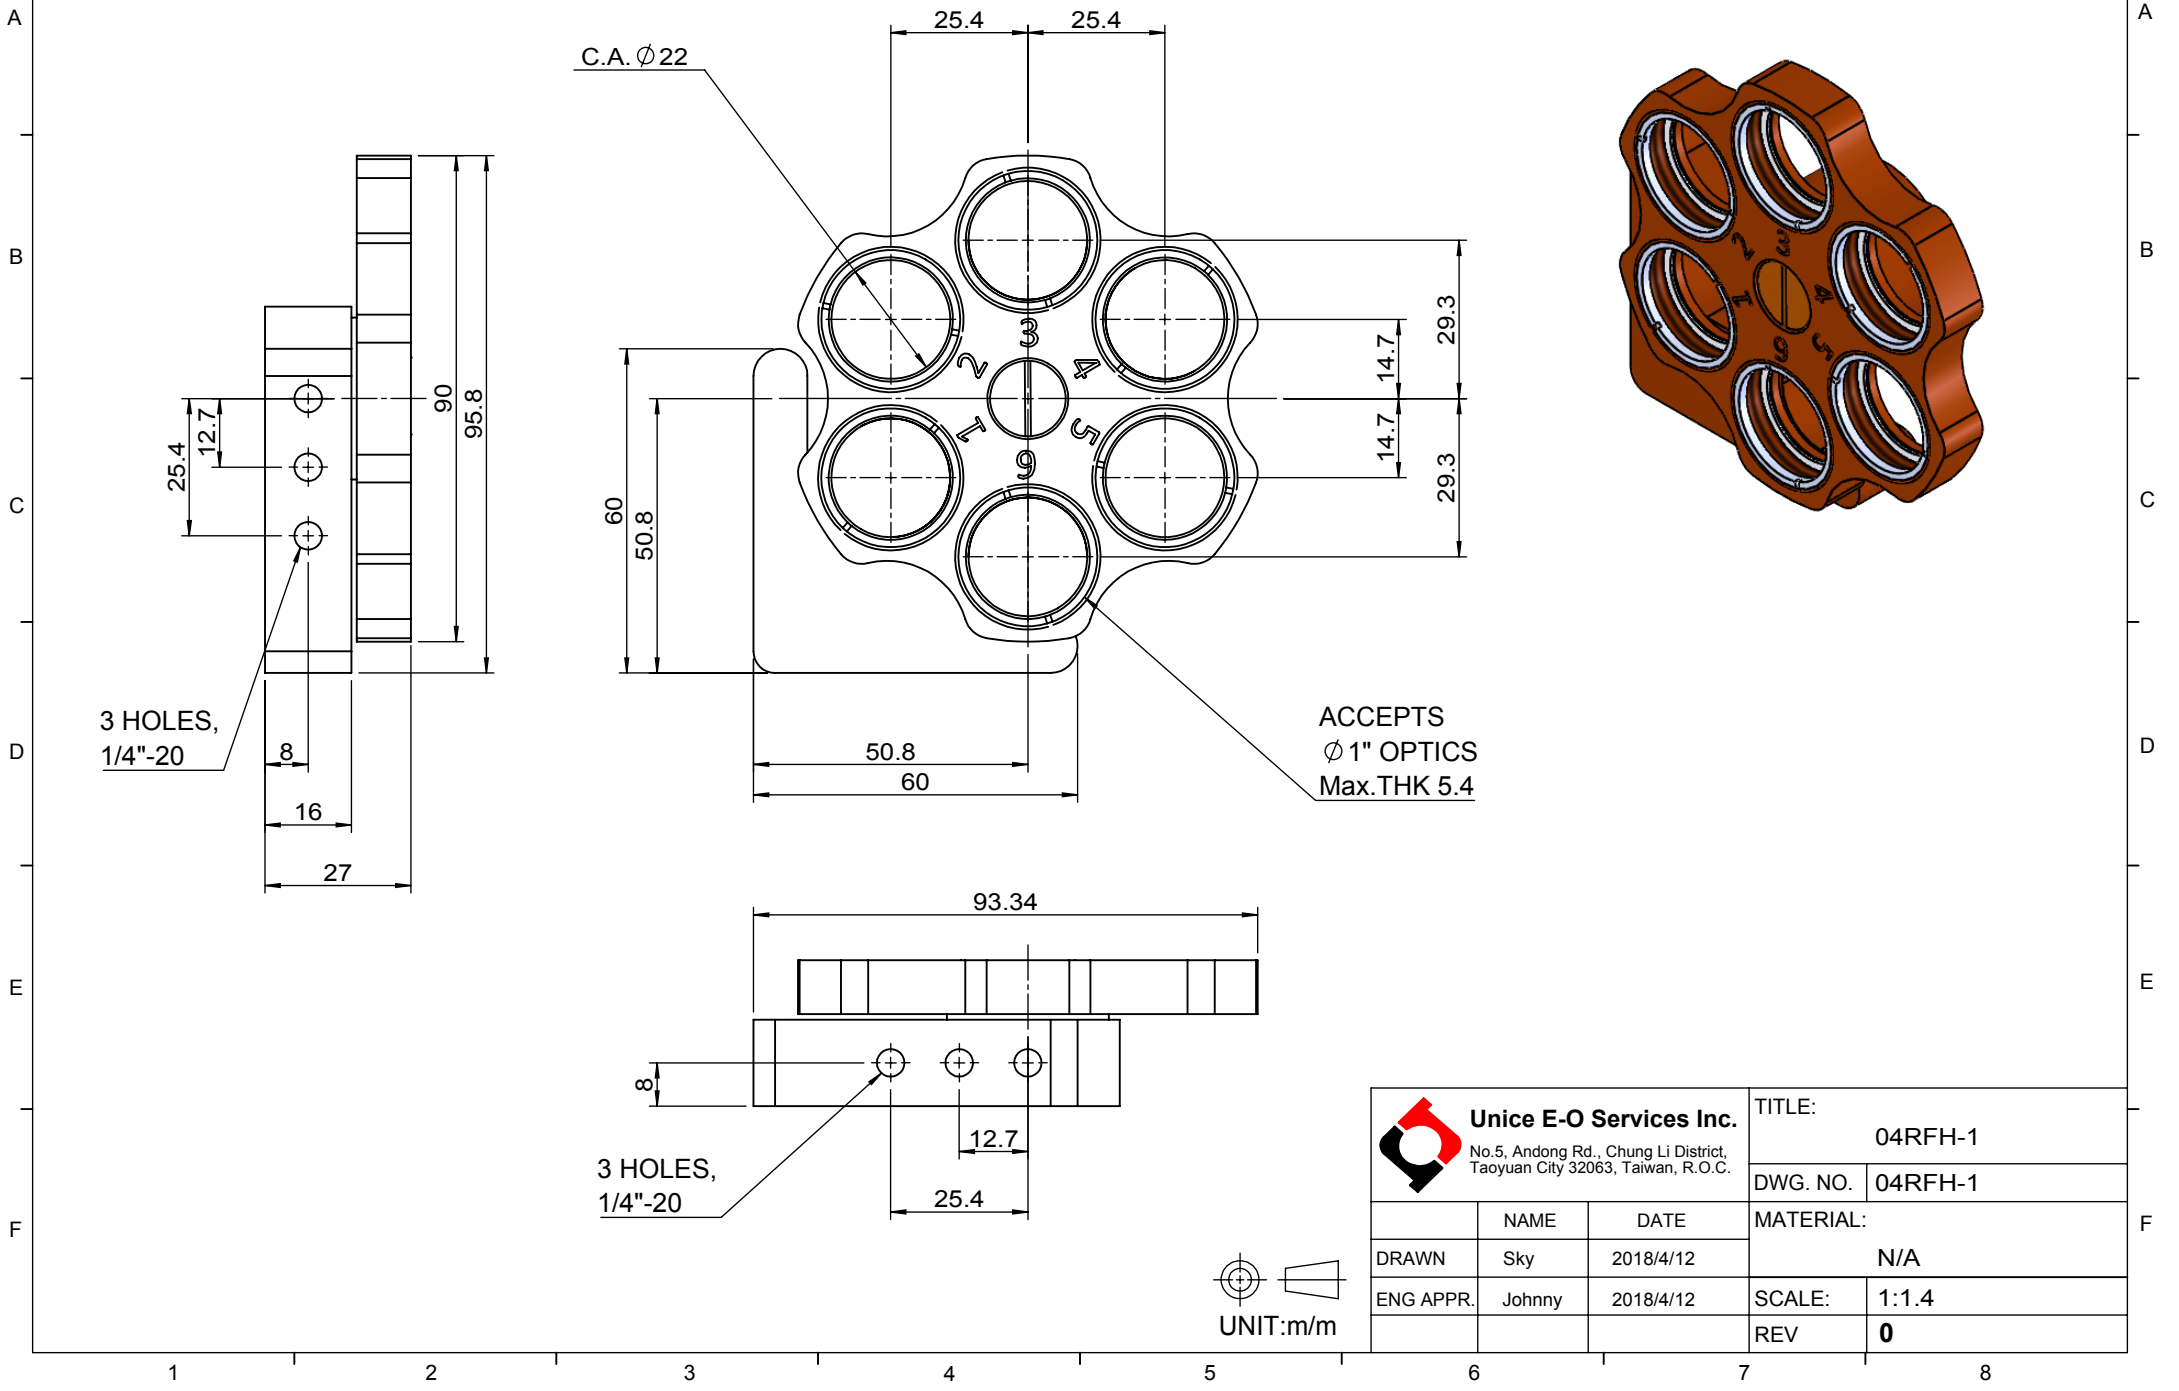

3 HOLES,
1/4"-20

3 HOLES,
1/4"-20

ACCEPTS
Ø1" OPTICS
Max.THK 5.4

 Unice E-O Services Inc. No.5, Andong Rd., Chung Li District, Taoyuan City 32063, Taiwan, R.O.C.			TITLE:	
			04RFH-1	
			DWG. NO.	04RFH-1
			MATERIAL:	N/A
DRAWN	Sky	2018/4/12	SCALE:	1:1.4
ENG APPR.	Johnny	2018/4/12	REV	0

UNIT:m/m