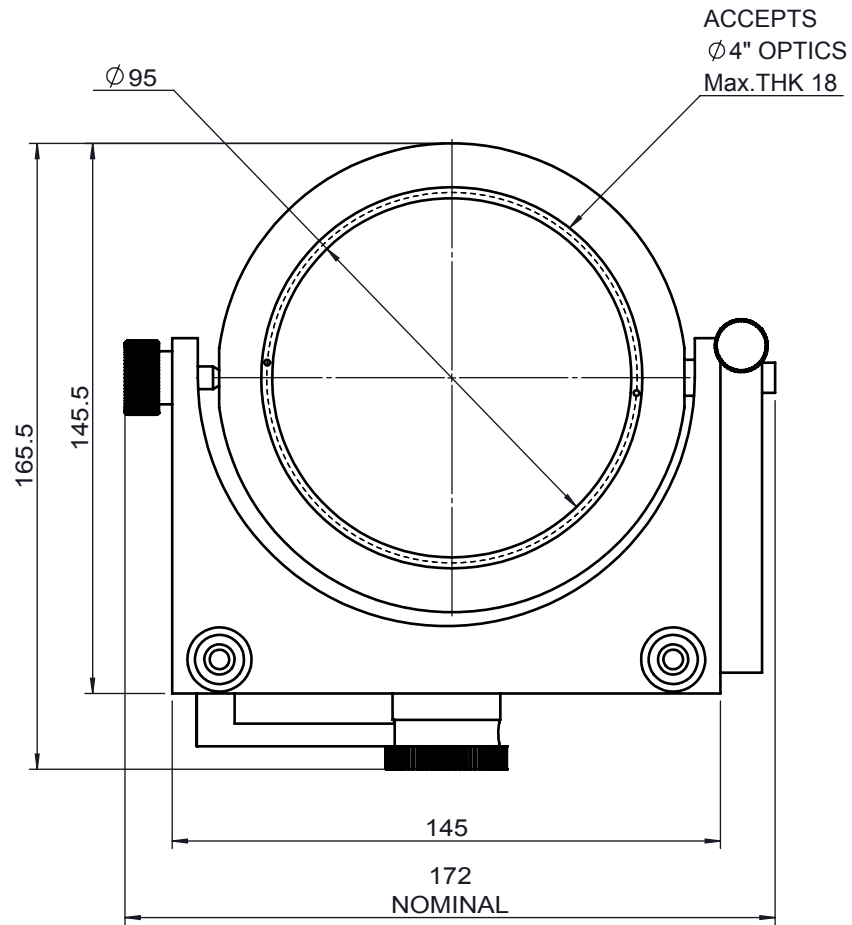

 Unice E-O Services Inc. No.5, Andong Rd., Chung Li District, Taoyuan City 32063, Taiwan, R.O.C.			TITLE:	
			04PMH-4	
			DWG. NO.	04PMH-4
			MATERIAL:	N/A
DRAWN	Sky	2018/4/12	SCALE:	1:2
ENG APPR.	Johnny	2018/4/12	REV	0