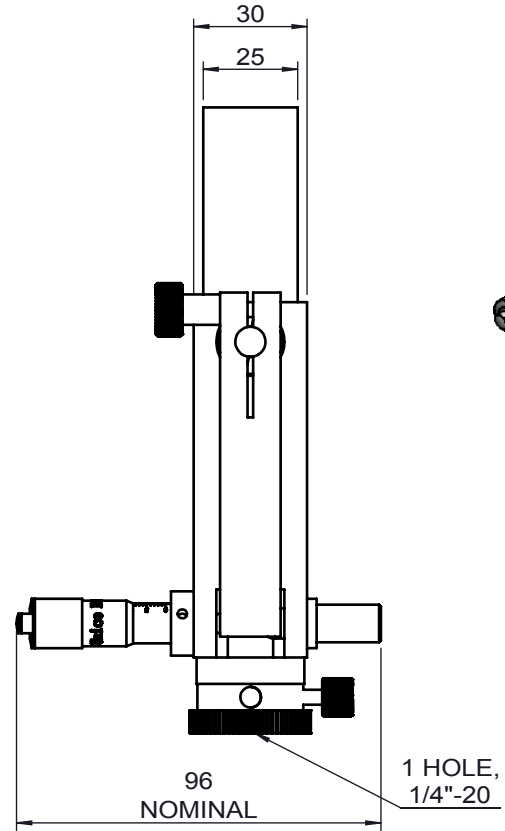

 Unice E-O Services Inc. No.5, Andong Rd., Chung Li District, Taoyuan City 32063, Taiwan, R.O.C.			TITLE:	
			04PMH-4	
			DWG. NO.	04PMH-4
			MATERIAL:	N/A
DRAWN	Sky	2018/4/12	SCALE:	1:2
ENG APPR.	Johnny	2018/4/12	REV	0