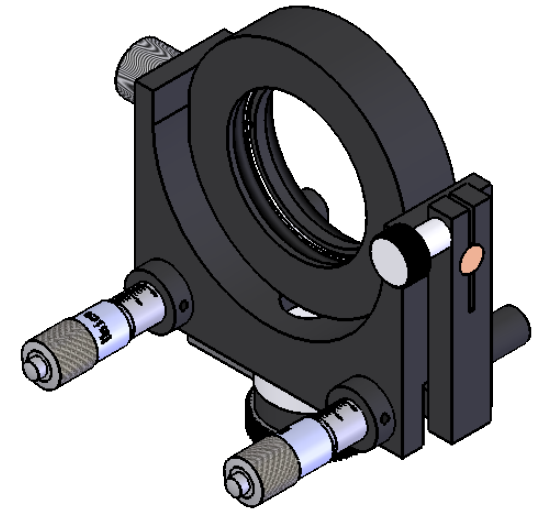

 Unice E-O Services Inc. No.5, Andong Rd., Chung Li District, Taoyuan City 32063, Taiwan, R.O.C.			TITLE:	
			04PMH-2	
			DWG. NO.	04PMH-2
			MATERIAL:	
			N/A	
DRAWN	Sky	2018/4/12	SCALE:	1:1.5
ENG APPR.	Johnny	2018/4/12	REV	0