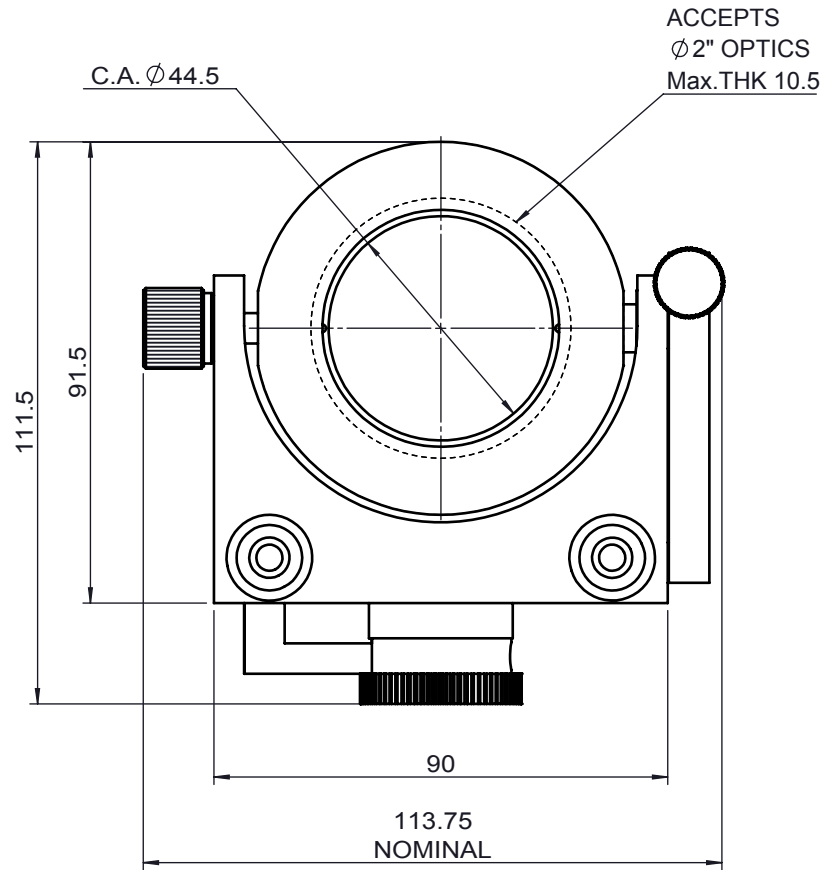

 Unice E-O Services Inc. No.5, Andong Rd., Chung Li District, Taoyuan City 32063, Taiwan, R.O.C.			TITLE:	
			04PMH-2	
			DWG. NO.	04PMH-2
			MATERIAL:	
			N/A	
DRAWN	Sky	2018/4/12	SCALE:	1:1.5
ENG APPR.	Johnny	2018/4/12	REV	0