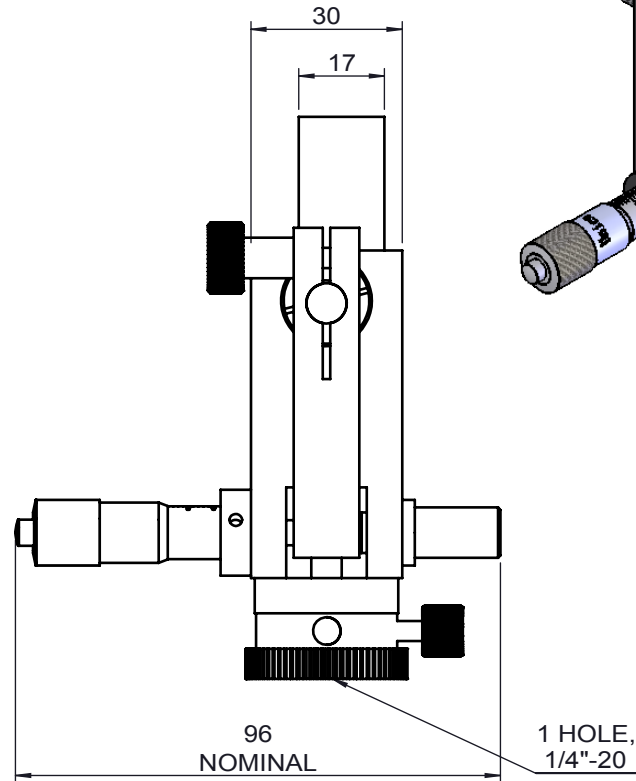

 Unice E-O Services Inc. No.5, Andong Rd., Chung Li District, Taoyuan City 32063, Taiwan, R.O.C.			TITLE:	
			04PMH-2	
			DWG. NO.	04PMH-2
			MATERIAL:	
			N/A	
DRAWN	Sky	2018/4/12	SCALE:	1:1.5
ENG APPR.	Johnny	2018/4/12	REV	0