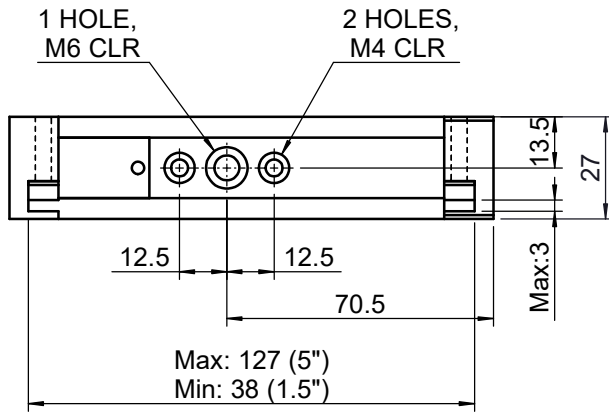

 Unice E-O Services Inc. No.5, Andong Rd., Chung Li District, Taoyuan City 32063, Taiwan, R.O.C.			TITLE: 04PHF-4M	
			DWG. NO.	04PHF-4M
			MATERIAL: N/A	
DRAWN	NAME Jimmy	DATE 2010/12/30	SCALE: 1:2	
ENG APPR.	Johnny	2010/12/30	REV	0