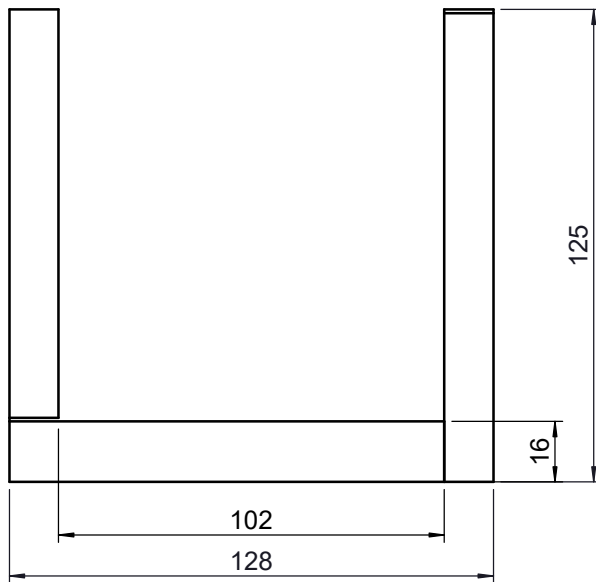

 Unice E-O Services Inc. No.5, Andong Rd., Chung Li District, Taoyuan City 32063, Taiwan, R.O.C.			TITLE: 04PHF-4M	
			DWG. NO.	04PHF-4M
			MATERIAL: N/A	
DRAWN	NAME Jimmy	DATE 2010/12/30	SCALE: 1:2	
ENG APPR.	Johnny	2010/12/30	REV	0