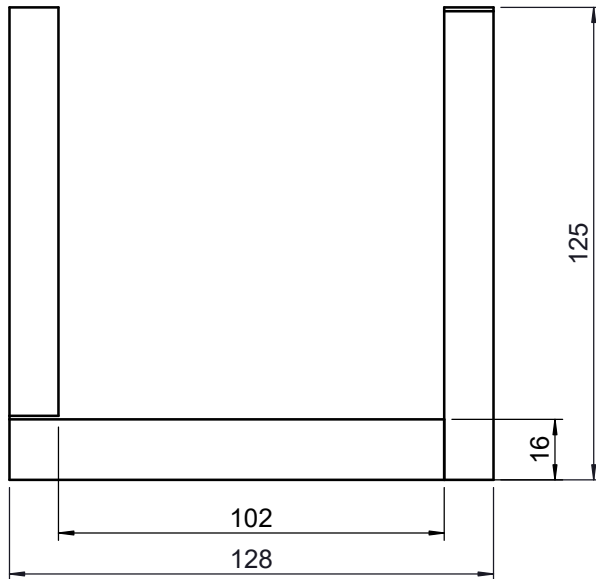

 Unice E-O Services Inc. No.5, Andong Rd., Chung Li District, Taoyuan City 32063, Taiwan, R.O.C.			TITLE:	
			04PHF-4	
			DWG. NO.	04PHF-4
			MATERIAL:	N/A
DRAWN	NAME	DATE	SCALE: 1:2	
ENG APPR.	Johnny	2010/12/30		
			REV	0