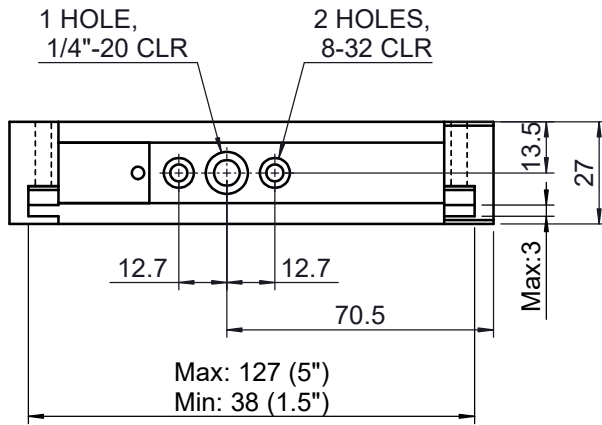

 Unice E-O Services Inc. No.5, Andong Rd., Chung Li District, Taoyuan City 32063, Taiwan, R.O.C.			TITLE:	
			04PHF-4	
			DWG. NO.	04PHF-4
			MATERIAL:	N/A
DRAWN	NAME	DATE	SCALE: 1:2	
ENG APPR.	Johnny	2010/12/30		
			REV	0