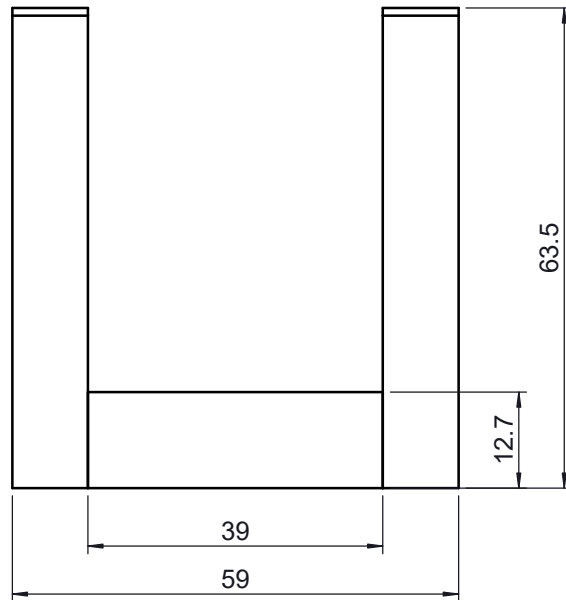

 Unice E-O Services Inc. No.5, Andong Rd., Chung Li District, Taoyuan City 32063, Taiwan, R.O.C.			TITLE: 04PHF-2M	
			DWG. NO.	04PHF-2M
			MATERIAL: N/A	
DRAWN	Jimmy	2010/12/30	SCALE: 1:1	
ENG APPR.	Johnny	2010/12/30	REV	0