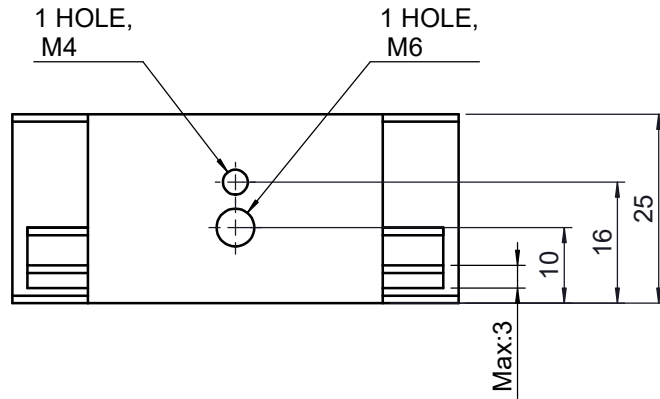

 Unice E-O Services Inc. No.5, Andong Rd., Chung Li District, Taoyuan City 32063, Taiwan, R.O.C.			TITLE: 04PHF-2M	
			DWG. NO.	04PHF-2M
			MATERIAL: N/A	
DRAWN	Jimmy	2010/12/30	SCALE: 1:1	
ENG APPR.	Johnny	2010/12/30	REV	0