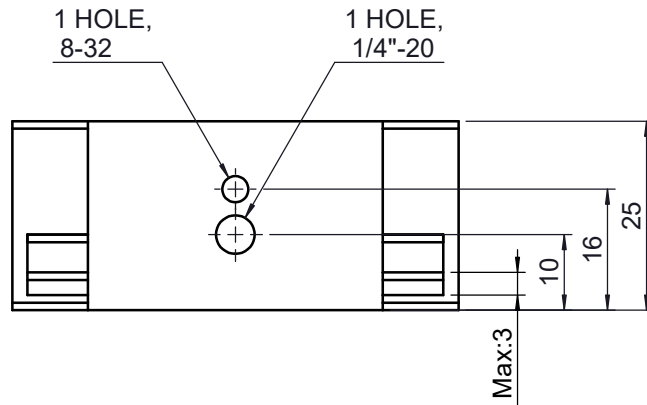

UNIT:m/m

 <b>Unice E-O Services Inc.</b> No.5, Andong Rd., Chung Li District, Taoyuan City 32063, Taiwan, R.O.C.			TITLE: 04PHF-2	
			DWG. NO.	04PHF-2
			MATERIAL: N/A	
DRAWN	Jimmy	2010/12/30	SCALE:	1:1
ENG APPR.	Johnny	2010/12/30	REV	0