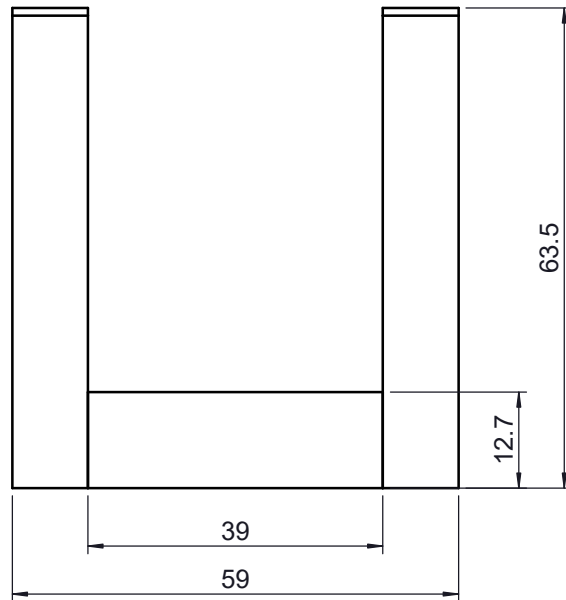

UNIT:m/m

 <b>Unice E-O Services Inc.</b> No.5, Andong Rd., Chung Li District, Taoyuan City 32063, Taiwan, R.O.C.			TITLE: 04PHF-2	
			DWG. NO.	04PHF-2
			MATERIAL: N/A	
DRAWN	Jimmy	2010/12/30	SCALE:	1:1
ENG APPR.	Johnny	2010/12/30	REV	0