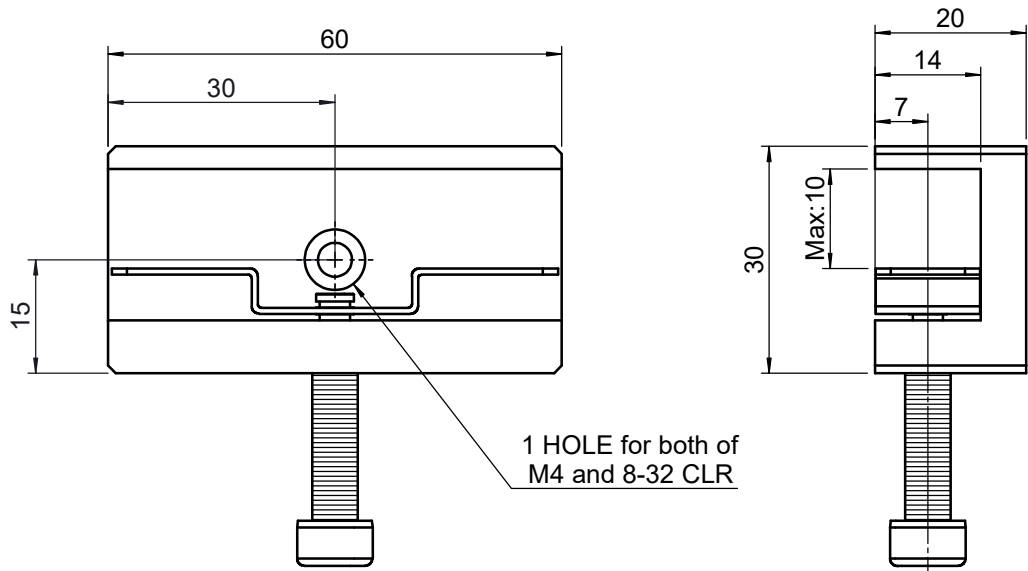

 Unice E-O Services Inc. No.5, Andong Rd., Chung Li District, Taoyuan City 32063, Taiwan, R.O.C.			TITLE:	
			04PHF-1(M)	
			DWG. NO.	04PHF-1(M)
			MATERIAL:	N/A
DRAWN	NAME	DATE	SCALE:	1:1
ENG APPR.	Johnny	2010/12/30	REV	0