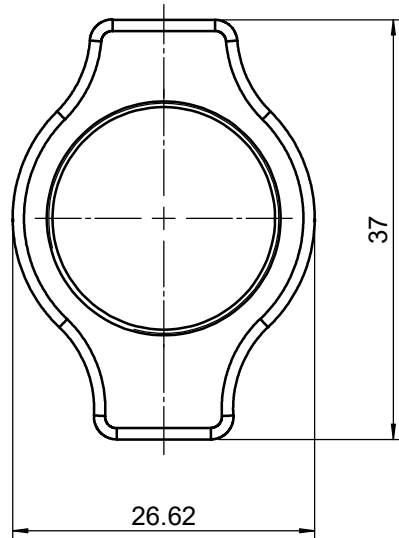

 Unice E-O Services Inc. No.5, Andong Rd., Chung Li District, Taoyuan City 32063, Taiwan, R.O.C.			TITLE: 04OBJ-1	
			DWG. NO.	04OBJ-1
			MATERIAL: N/A	
DRAWN	Sammy	2015/2/5	SCALE:	1.5:1
ENG APPR.	Johnny	2015/2/5	REV	0