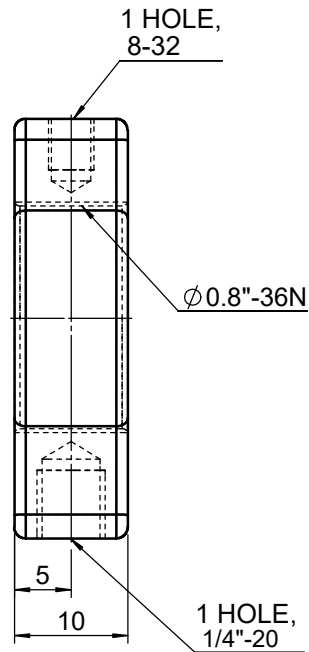

 Unice E-O Services Inc. No.5, Andong Rd., Chung Li District, Taoyuan City 32063, Taiwan, R.O.C.			TITLE: 04OBJ-1	
			DWG. NO.	04OBJ-1
			MATERIAL: N/A	
DRAWN	Sammy	2015/2/5	SCALE:	1.5:1
ENG APPR.	Johnny	2015/2/5	REV	0