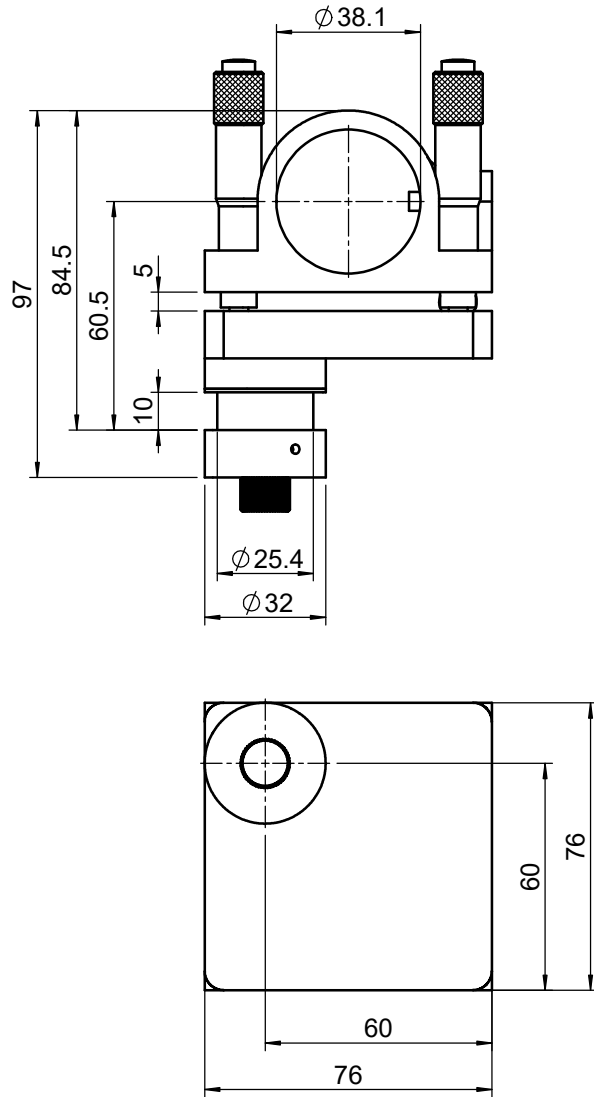

 Unice E-O Services Inc. No.5, Andong Rd., Chung Li District, Taoyuan City 32063, Taiwan, R.O.C.			TITLE:	
			04NDH-3(M)	
			DWG. NO.	04NDH-3(M)
			MATERIAL:	N/A
DRAWN	NAME	DATE	SCALE:	2:1
ENG APPR.	Johnny	2013/03/18	REV	0