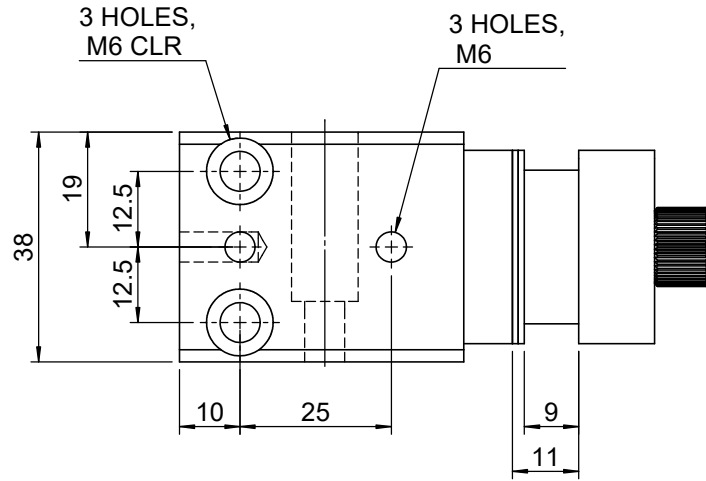

 Unice E-O Services Inc. No.5, Andong Rd., Chung Li District, Taoyuan City 32063, Taiwan, R.O.C.			TITLE: 04NDH-2M	
			DWG. NO.	04NDH-2M
			MATERIAL: N/A	
DRAWN	Yuhan	2014/06/18	SCALE: 0.8:1	
ENG APPR.	Johnny	2014/06/18	REV	0