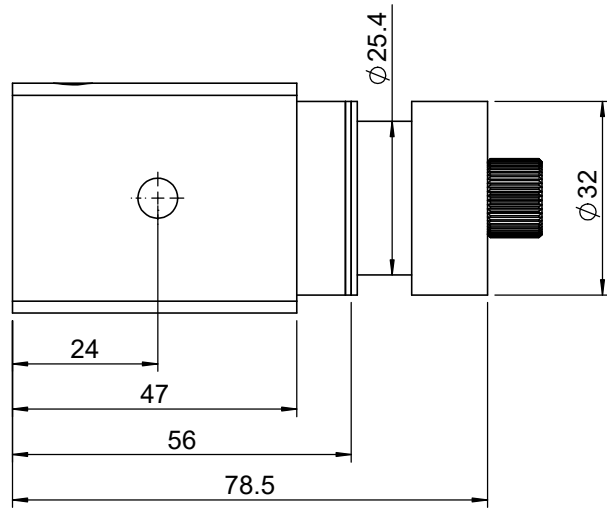

 Unice E-O Services Inc. No.5, Andong Rd., Chung Li District, Taoyuan City 32063, Taiwan, R.O.C.			TITLE: 04NDH-2M	
			DWG. NO.	04NDH-2M
			MATERIAL: N/A	
DRAWN	Yuhan	2014/06/18	SCALE: 0.8:1	
ENG APPR.	Johnny	2014/06/18	REV	0