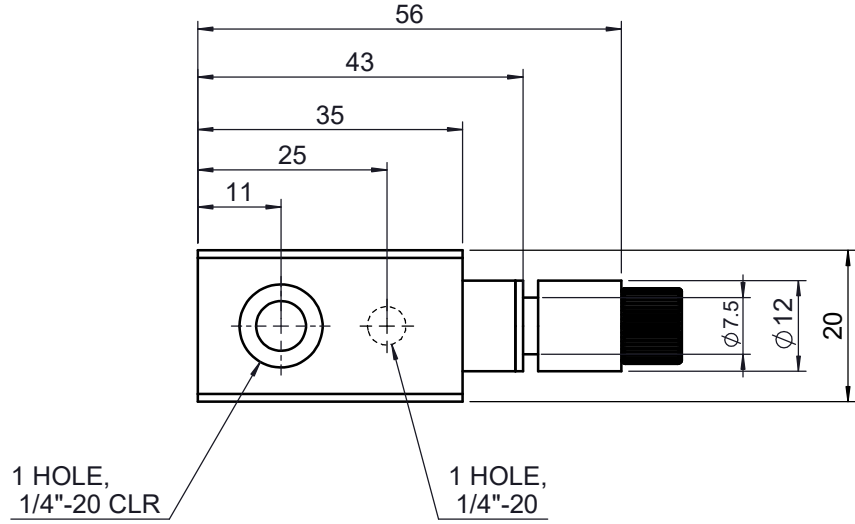

 Unice E-O Services Inc. No.5, Andong Rd., Chung Li District, Taoyuan City 32063, Taiwan, R.O.C.			TITLE: 04NDH-1	
			DWG. NO.	04NDH-1
	NAME	DATE	MATERIAL: N/A	
DRAWN	Jimmy	2010/12/30	SCALE:	1:1
ENG APPR.	Johnny	2010/12/30	REV	0