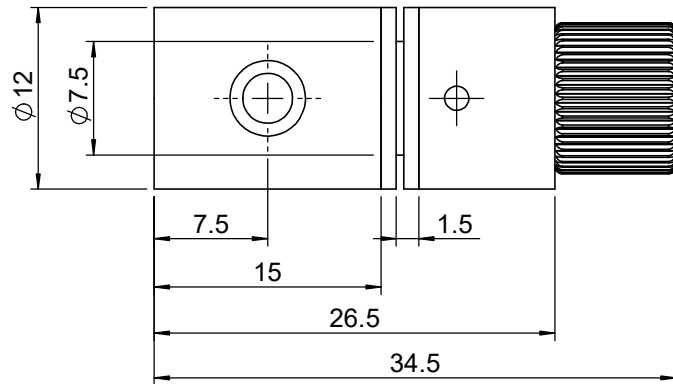

UNIT:m/m

 Unice E-O Services Inc. No.5, Andong Rd., Chung Li District, Taoyuan City 32063, Taiwan, R.O.C.			TITLE: 04NDH-0.5M	
			DWG. NO.	04NDH-0.5M
			MATERIAL: N/A	
DRAWN	Miki	2009/10/09	SCALE: 2:1	
ENG APPR.	Johnny	2009/10/09	REV	0