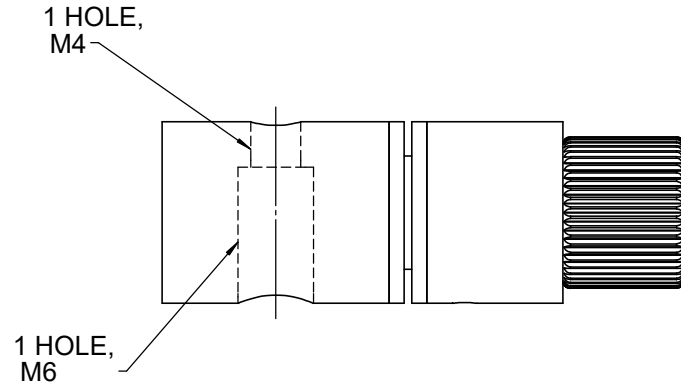

UNIT:m/m

 Unice E-O Services Inc. No.5, Andong Rd., Chung Li District, Taoyuan City 32063, Taiwan, R.O.C.			TITLE: 04NDH-0.5M	
			DWG. NO.	04NDH-0.5M
			MATERIAL: N/A	
DRAWN	Miki	2009/10/09	SCALE: 2:1	
ENG APPR.	Johnny	2009/10/09	REV	0