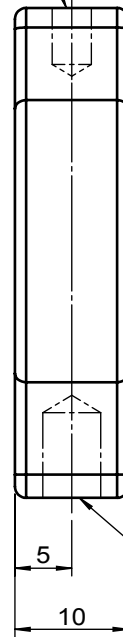

ACCEPTS
 \varnothing 1" OPTICS
 Max. THK 6.4

1HOLE,
 8-32

 Unice E-O Services Inc. No.5, Andong Rd., Chung Li District, Taoyuan City 32063, Taiwan, R.O.C.			TITLE:	
			04MTC-1	
			DWG. NO.	04MTC-1
			MATERIAL:	N/A
DRAWN	NAME	DATE	SCALE:	1.5:1
ENG APPR.	Johnny	2018/4/11	REV	0