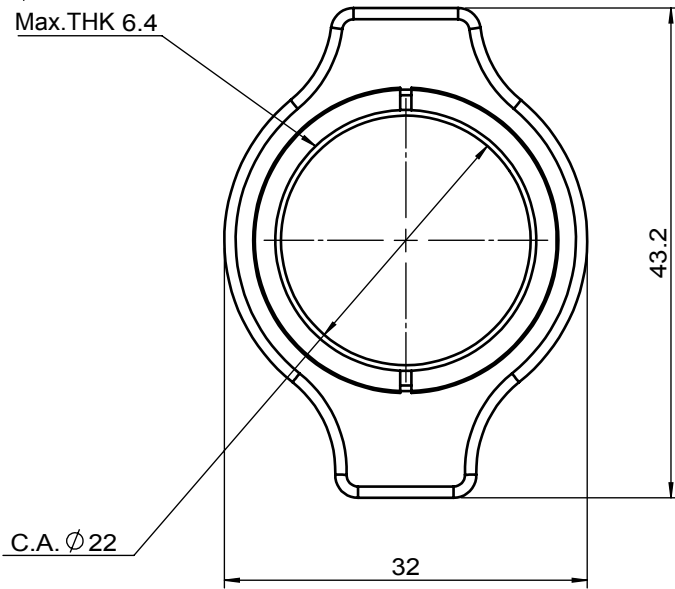

ACCEPTS
 \varnothing 1" OPTICS
 Max. THK 6.4

1HOLE,
 8-32

 Unice E-O Services Inc. No.5, Andong Rd., Chung Li District, Taoyuan City 32063, Taiwan, R.O.C.			TITLE:	
			04MTC-1	
			DWG. NO.	04MTC-1
			MATERIAL:	N/A
DRAWN	NAME	DATE	SCALE:	1.5:1
ENG APPR.	Johnny	2018/4/11	REV	0