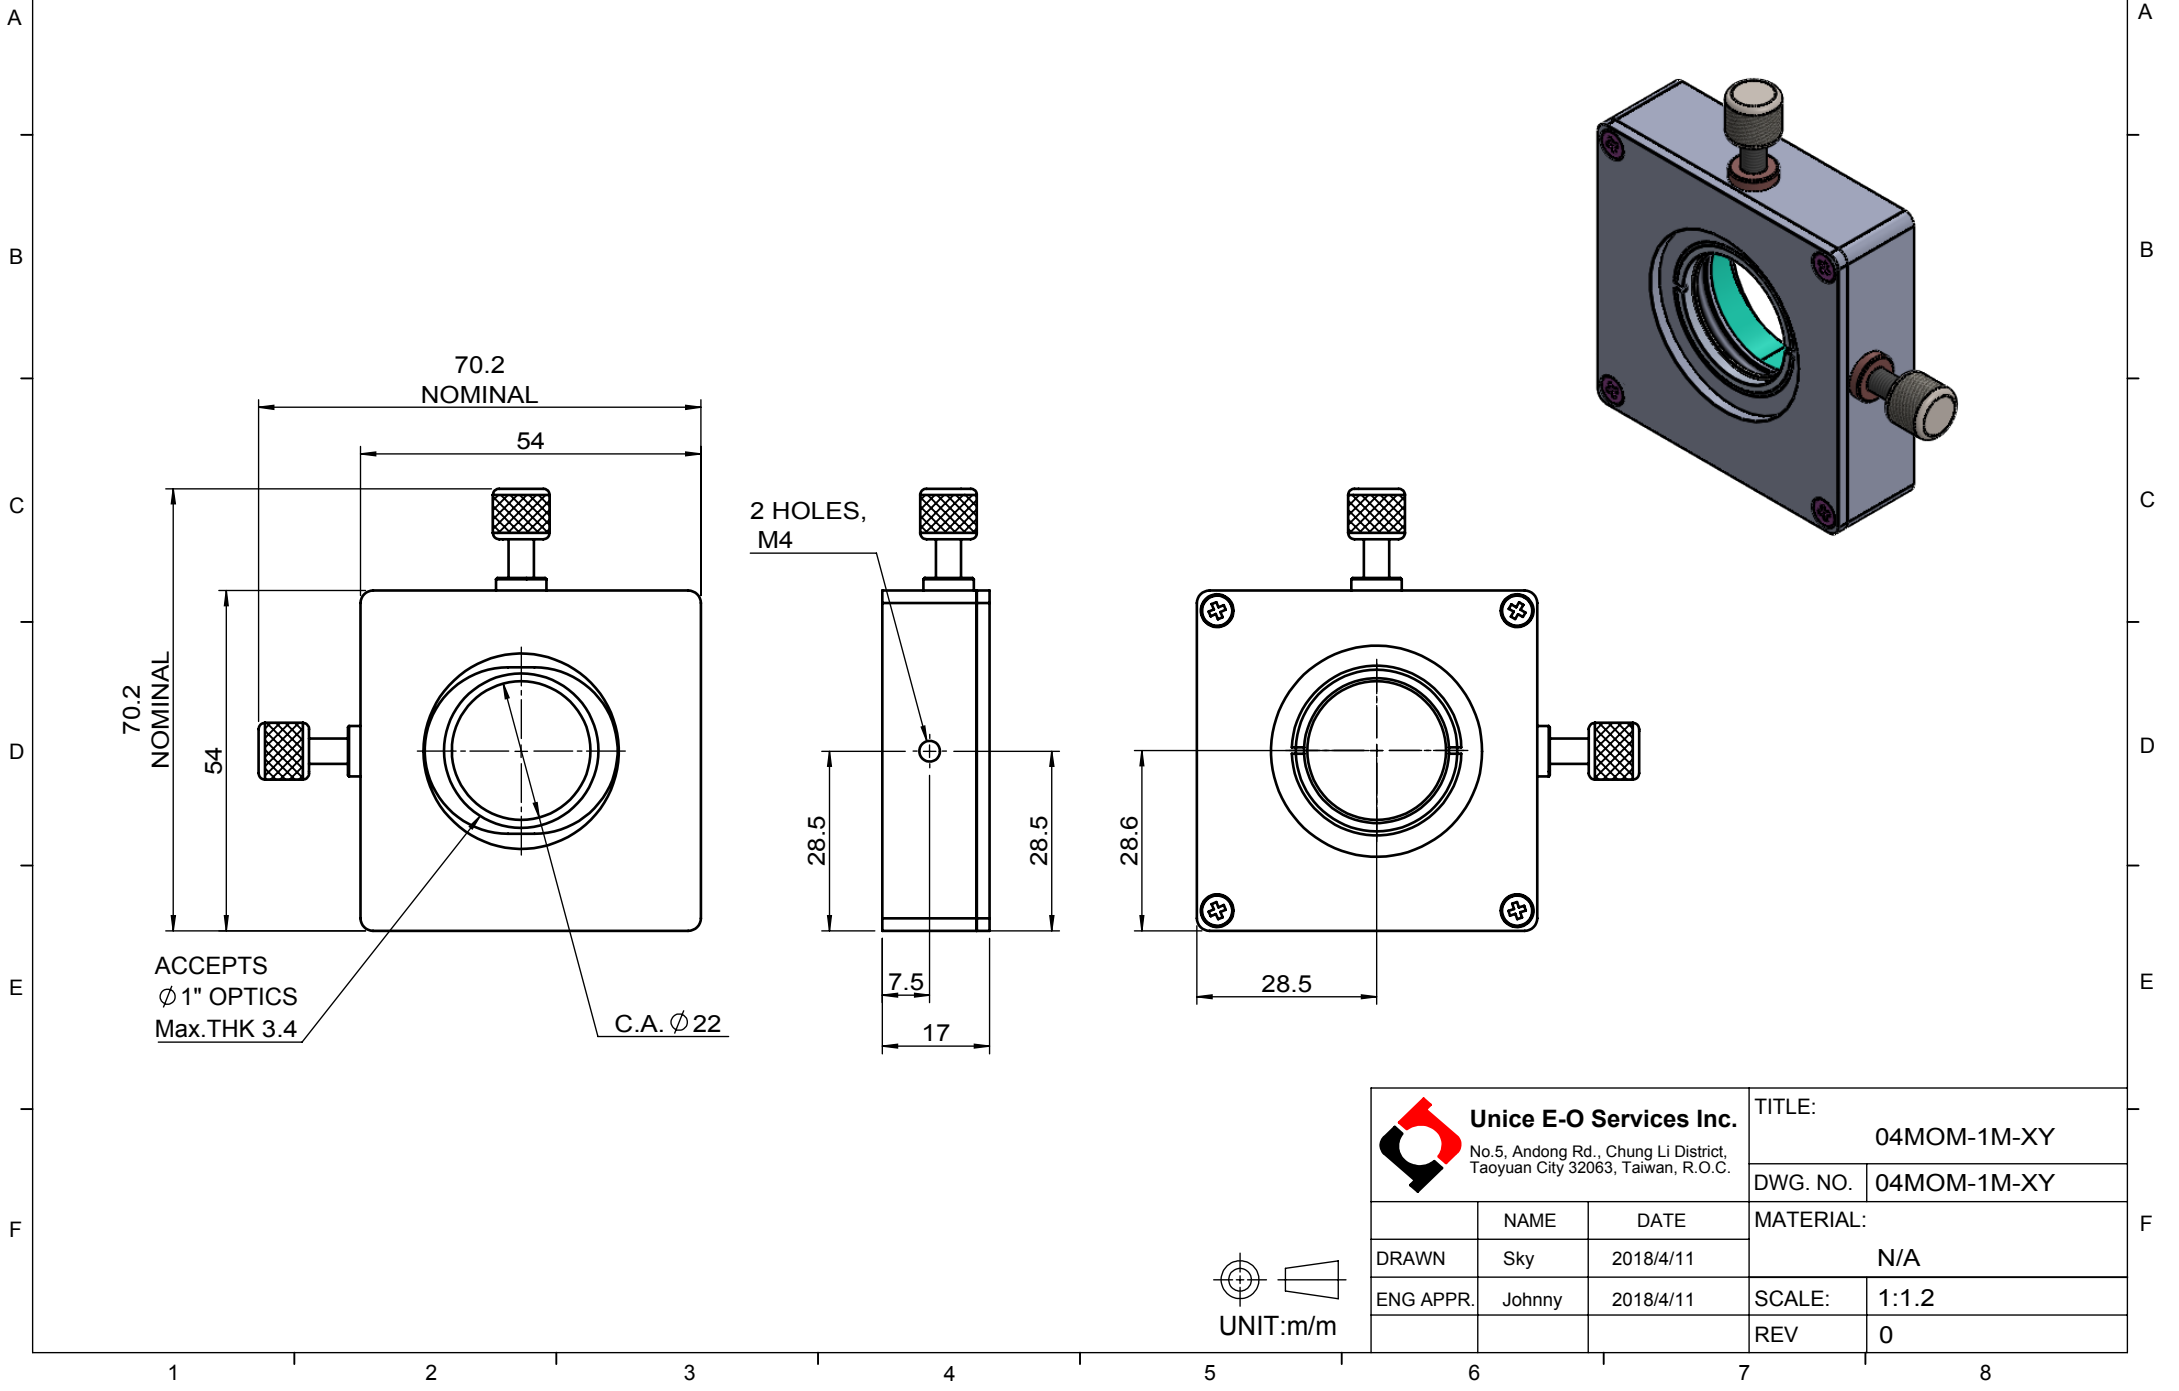

 <b>Unice E-O Services Inc.</b> No.5, Andong Rd., Chung Li District, Taoyuan City 32063, Taiwan, R.O.C.			TITLE:	
			04MOM-1M-XY	
			DWG. NO.	04MOM-1M-XY
			MATERIAL:	N/A
DRAWN	Sky	2018/4/11	SCALE:	1:1.2
ENG APPR.	Johnny	2018/4/11	REV	0