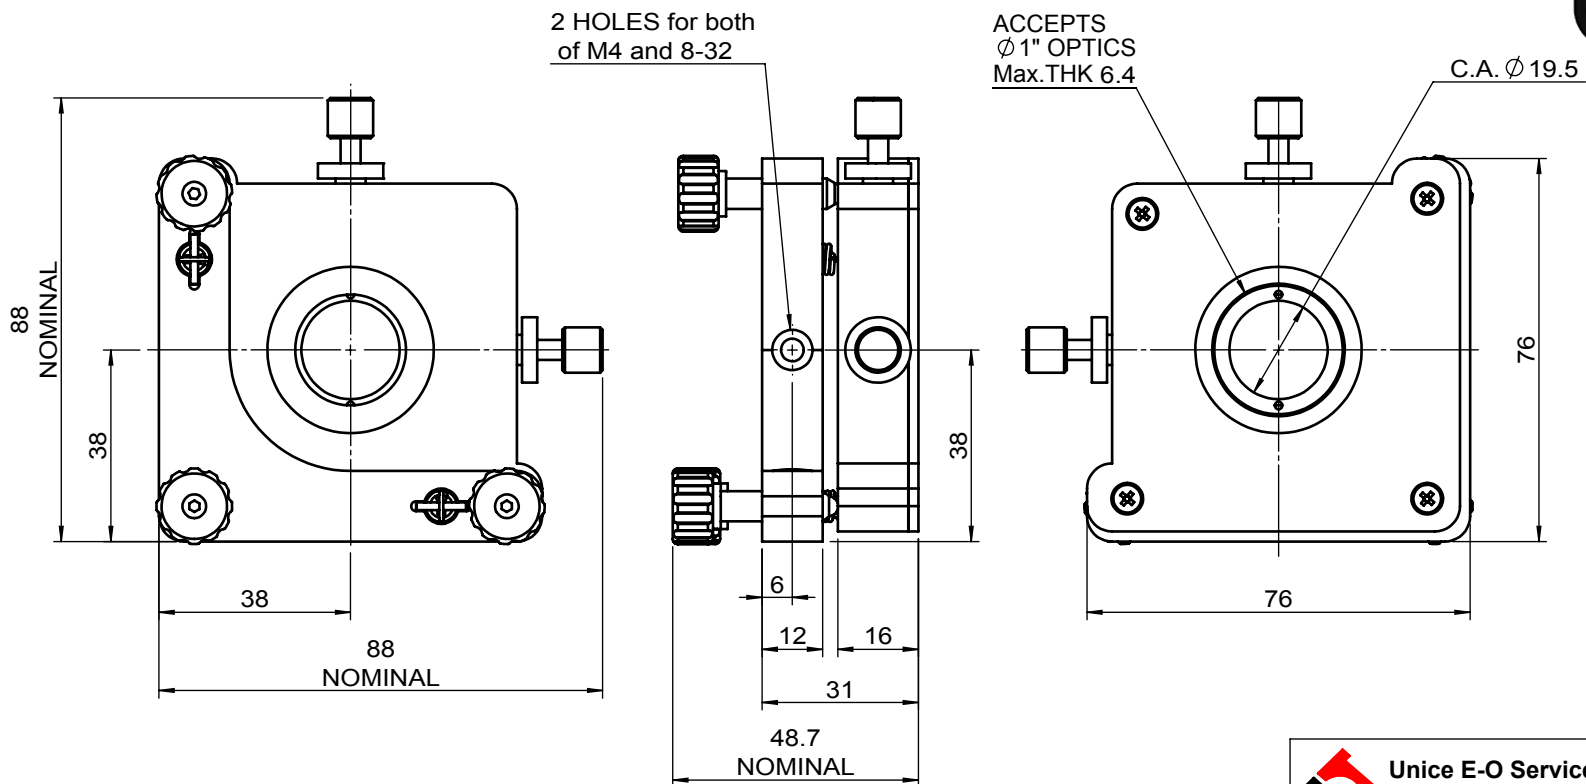

 Unice E-O Services Inc. No.5, Andong Rd., Chung Li District, Taoyuan City 32063, Taiwan, R.O.C.			TITLE:	
			04MOM-1(M)	
			DWG. NO.	04MOM-1(M)
			MATERIAL:	N/A
DRAWN	Sky	2018/4/11	SCALE:	1:1.5
ENG APPR.	Johnny	2018/4/11	REV	0