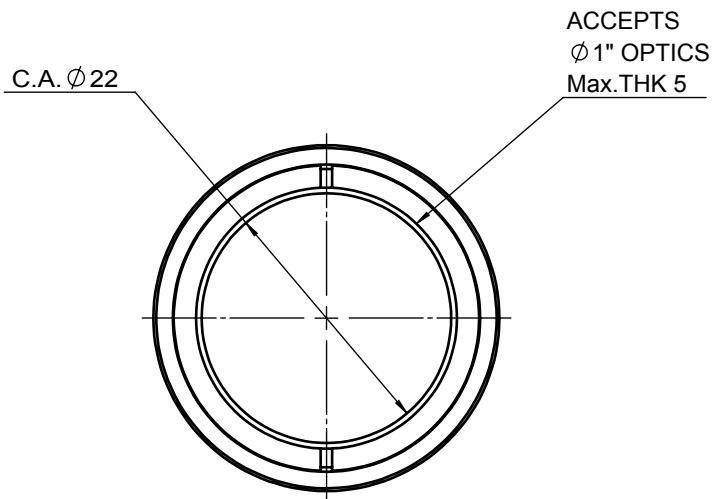

UNIT:m/m

 Unice E-O Services Inc. No.5, Andong Rd., Chung Li District, Taoyuan City 32063, Taiwan, R.O.C.			TITLE:	
			04LMT-1(M)	
			DWG. NO.	04LMT-1(M)
			MATERIAL:	N/A
DRAWN	Sky	2018/4/11	SCALE:	1.5:1
ENG APPR.	Johnny	2018/4/11	REV	0