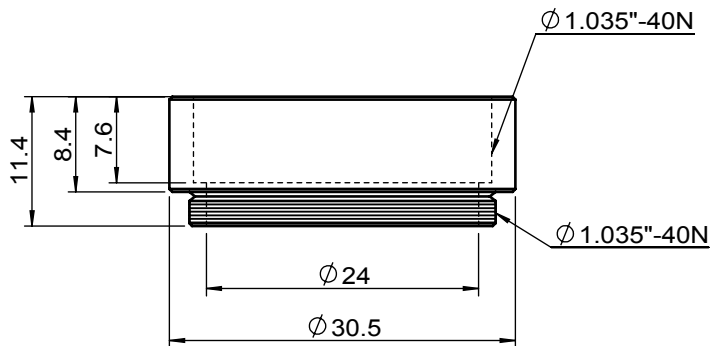

UNIT:m/m

 Unice E-O Services Inc. No.5, Andong Rd., Chung Li District, Taoyuan City 32063, Taiwan, R.O.C.			TITLE:	
			04LMT-1(M)	
			DWG. NO.	04LMT-1(M)
			MATERIAL:	N/A
DRAWN	Sky	2018/4/11	SCALE:	1.5:1
ENG APPR.	Johnny	2018/4/11	REV	0