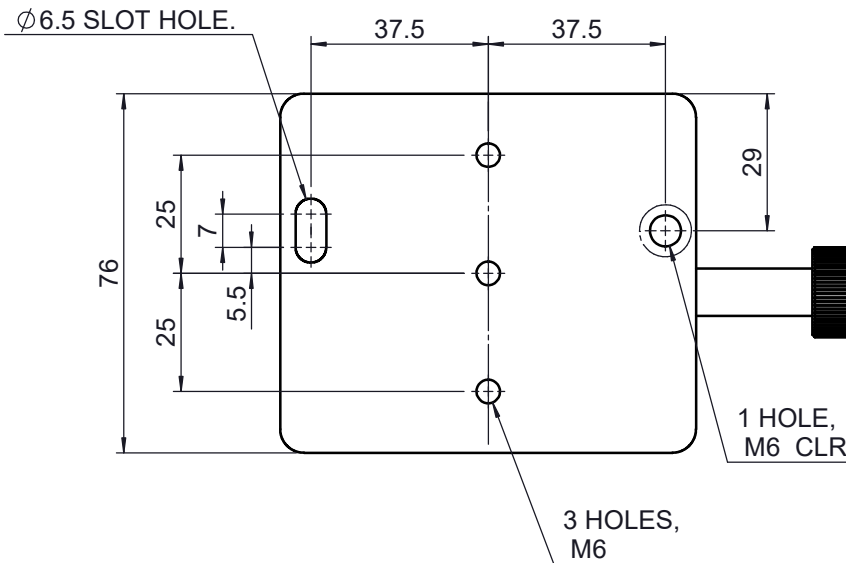

UNIT:m/m

 Unice E-O Services Inc. No.5, Andong Rd., Chung Li District, Taoyuan City 32063, Taiwan, R.O.C.			TITLE: 04LMS-4AM	
			DWG. NO.	04LMS-4AM
MATERIAL:			N/A	
DRAWN	NAME	DATE	SCALE:	1:1.6
ENG APPR.	Johnny	2010/12/30	REV	0