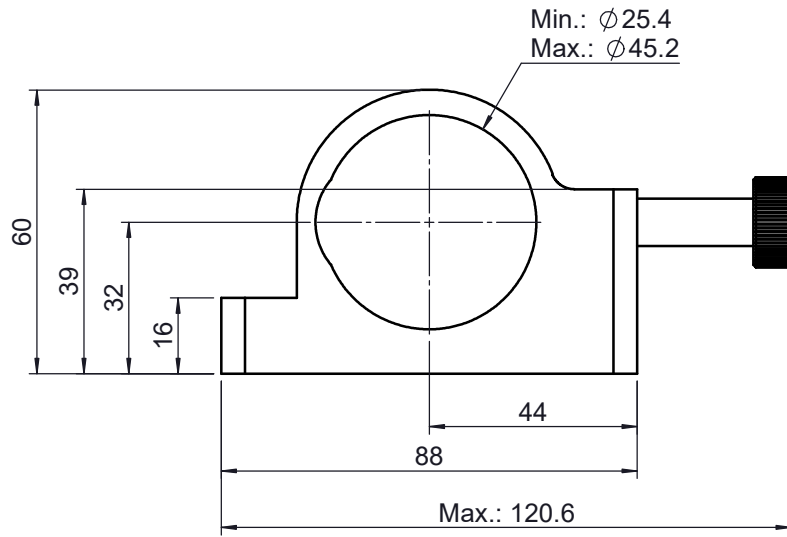

UNIT:m/m

 Unice E-O Services Inc. No.5, Andong Rd., Chung Li District, Taoyuan City 32063, Taiwan, R.O.C.			TITLE: 04LMS-4AM	
			DWG. NO.	04LMS-4AM
MATERIAL:			N/A	
DRAWN	NAME	DATE	SCALE:	1:1.6
ENG APPR.	Johnny	2010/12/30	REV	0