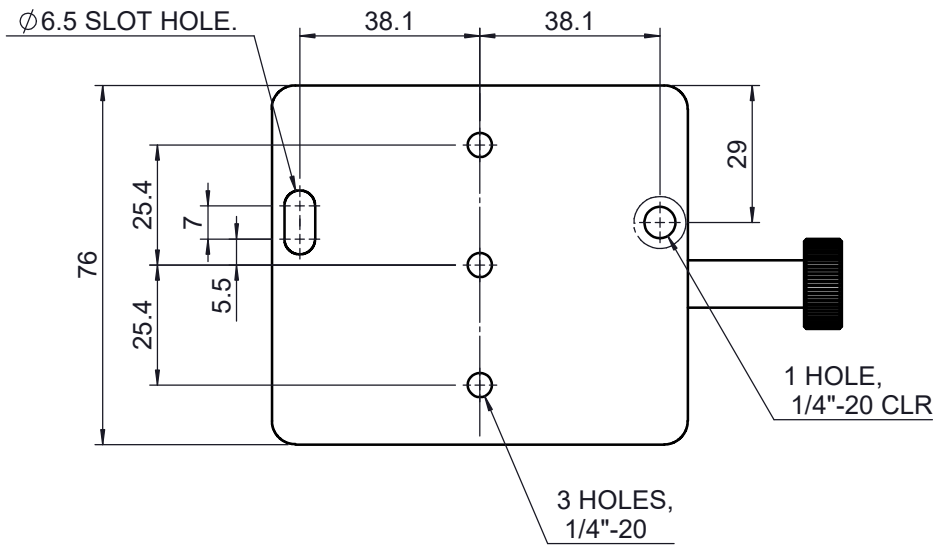

UNIT:m/m

|  |        |            |                 |          |
|--|--------|------------|-----------------|----------|
|  <b>Unice E-O Services Inc.</b><br>No.5, Andong Rd., Chung Li District,<br>Taoyuan City 32063, Taiwan, R.O.C. |        |            | TITLE: 04LMS-4A |          |
|  |        |            | DWG. NO.        | 04LMS-4A |
|  |        |            | MATERIAL: N/A   |          |
| DRAWN  | Jimmy  | 2010/12/30 | SCALE:          | 1:1.6    |
| ENG APPR.  | Johnny | 2010/12/30 | REV             | 0        |