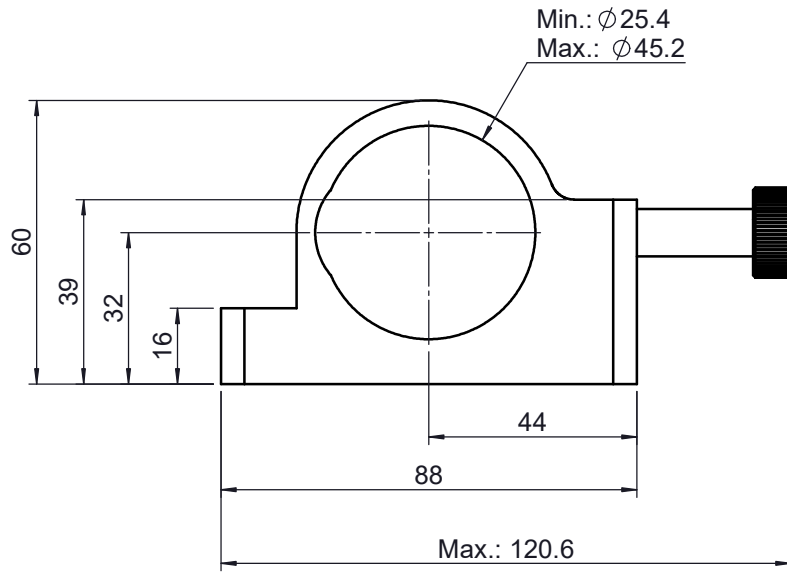

UNIT:m/m

|  |        |            |                 |          |
|--|--------|------------|-----------------|----------|
|  <b>Unice E-O Services Inc.</b><br>No.5, Andong Rd., Chung Li District,<br>Taoyuan City 32063, Taiwan, R.O.C. |        |            | TITLE: 04LMS-4A |          |
|  |        |            | DWG. NO.        | 04LMS-4A |
|  |        |            | MATERIAL: N/A   |          |
| DRAWN  | Jimmy  | 2010/12/30 | SCALE:          | 1:1.6    |
| ENG APPR.  | Johnny | 2010/12/30 | REV             | 0        |