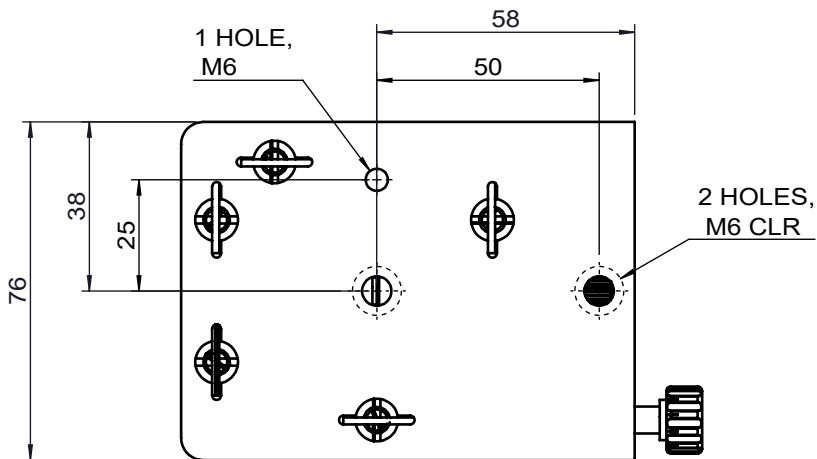

UNIT:m/m

 Unice E-O Services Inc. No.5, Andong Rd., Chung Li District, Taoyuan City 32063, Taiwan, R.O.C.			TITLE:	
			04LMR-4AM	
			DWG. NO.	04LMR-4AM
			MATERIAL:	
			N/A	
DRAWN	John	2023/10/12	SCALE:	1:1.7
ENG APPR.	Johnny	2023/10/12	REV	0