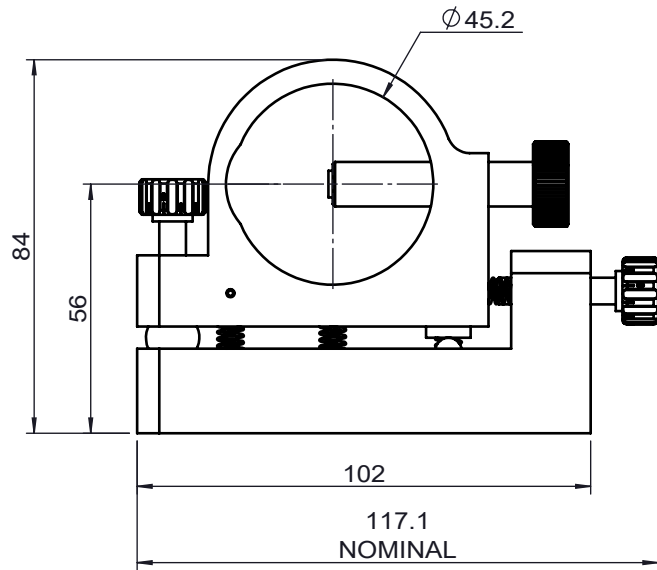

UNIT:m/m

 Unice E-O Services Inc. No.5, Andong Rd., Chung Li District, Taoyuan City 32063, Taiwan, R.O.C.			TITLE:	
			04LMR-4AM	
			DWG. NO.	04LMR-4AM
			MATERIAL:	
			N/A	
DRAWN	John	2023/10/12	SCALE:	1:1.7
ENG APPR.	Johnny	2023/10/12	REV	0