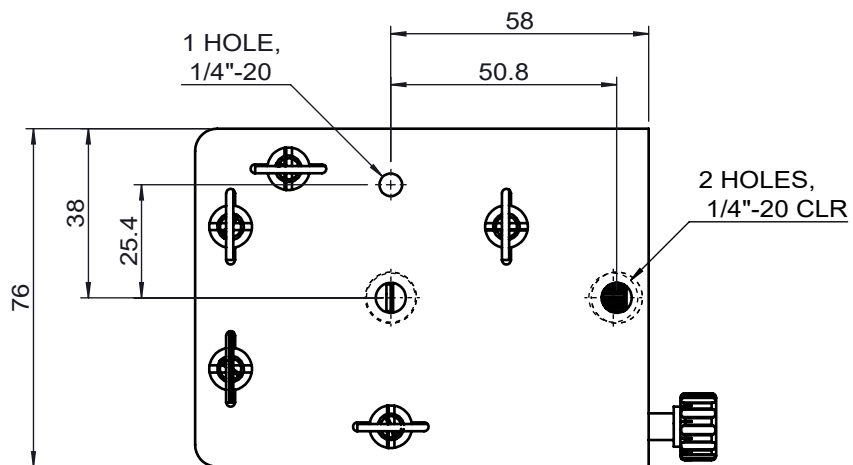

UNIT:m/m

 Unice E-O Services Inc. No.5, Andong Rd., Chung Li District, Taoyuan City 32063, Taiwan, R.O.C.			TITLE:	
			04LMR-4A	
			DWG. NO.	04LMR-4A
			MATERIAL:	N/A
DRAWN	John	2023/10/12	SCALE:	1:1.7
ENG APPR.	Johnny	2023/10/12	REV	0