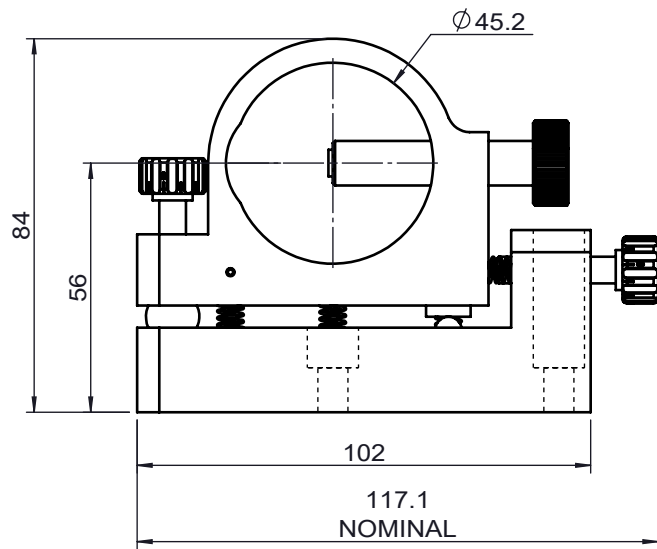

UNIT:m/m

 Unice E-O Services Inc. No.5, Andong Rd., Chung Li District, Taoyuan City 32063, Taiwan, R.O.C.			TITLE:	
			04LMR-4A	
			DWG. NO.	04LMR-4A
			MATERIAL:	N/A
DRAWN	John	2023/10/12	SCALE:	1:1.7
ENG APPR.	Johnny	2023/10/12	REV	0