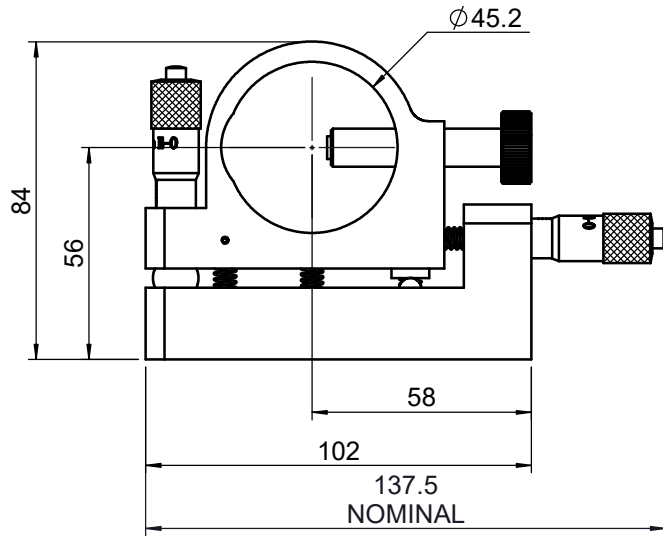

UNIT:m/m

 Unice E-O Services Inc. No.5, Andong Rd., Chung Li District, Taoyuan City 32063, Taiwan, R.O.C.			TITLE: 04LMP-4AM	
			DWG. NO.	04LMP-4AM
			MATERIAL: N/A	
DRAWN	Jimmy	2010/12/30	SCALE: 1:2	
ENG APPR.	Johnny	2010/12/30	REV	0