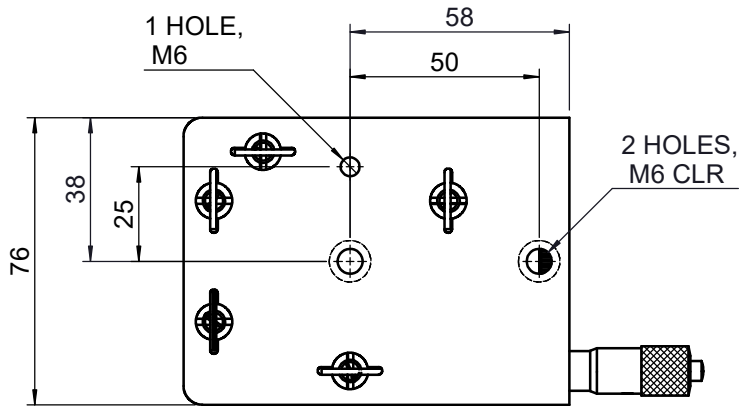

UNIT:m/m

 Unice E-O Services Inc. No.5, Andong Rd., Chung Li District, Taoyuan City 32063, Taiwan, R.O.C.			TITLE: 04LMP-4AM	
			DWG. NO.	04LMP-4AM
			MATERIAL: N/A	
DRAWN	Jimmy	2010/12/30	SCALE: 1:2	
ENG APPR.	Johnny	2010/12/30	REV	0