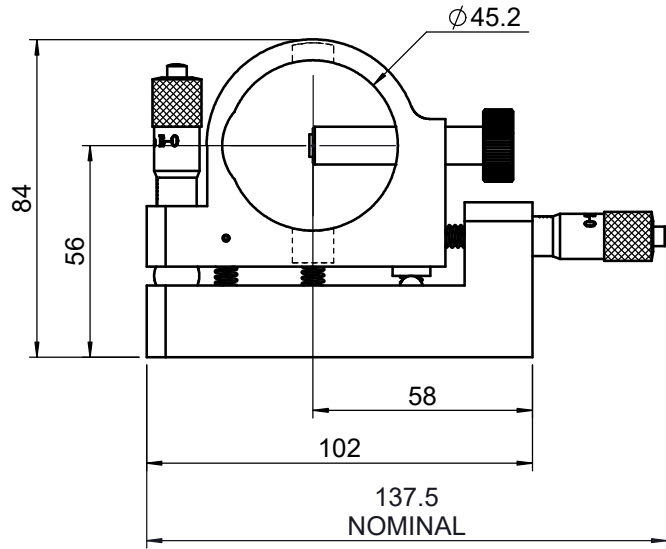

UNIT:m/m

 Unice E-O Services Inc. No.5, Andong Rd., Chung Li District, Taoyuan City 32063, Taiwan, R.O.C.			TITLE: 04LMP-4A	
			DWG. NO.	04LMP-4A
			MATERIAL: N/A	
DRAWN	Jimmy	2010/12/30	SCALE:	1:2
ENG APPR.	Johnny	2010/12/30	REV	0