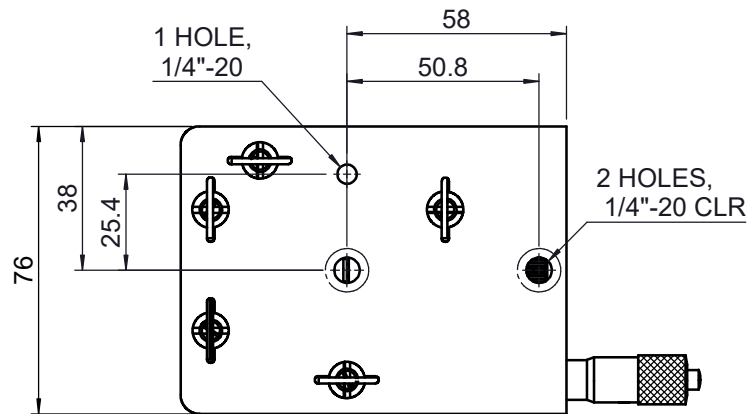

UNIT:m/m

 Unice E-O Services Inc. No.5, Andong Rd., Chung Li District, Taoyuan City 32063, Taiwan, R.O.C.			TITLE: 04LMP-4A	
			DWG. NO.	04LMP-4A
			MATERIAL: N/A	
DRAWN	Jimmy	2010/12/30	SCALE:	1:2
ENG APPR.	Johnny	2010/12/30	REV	0