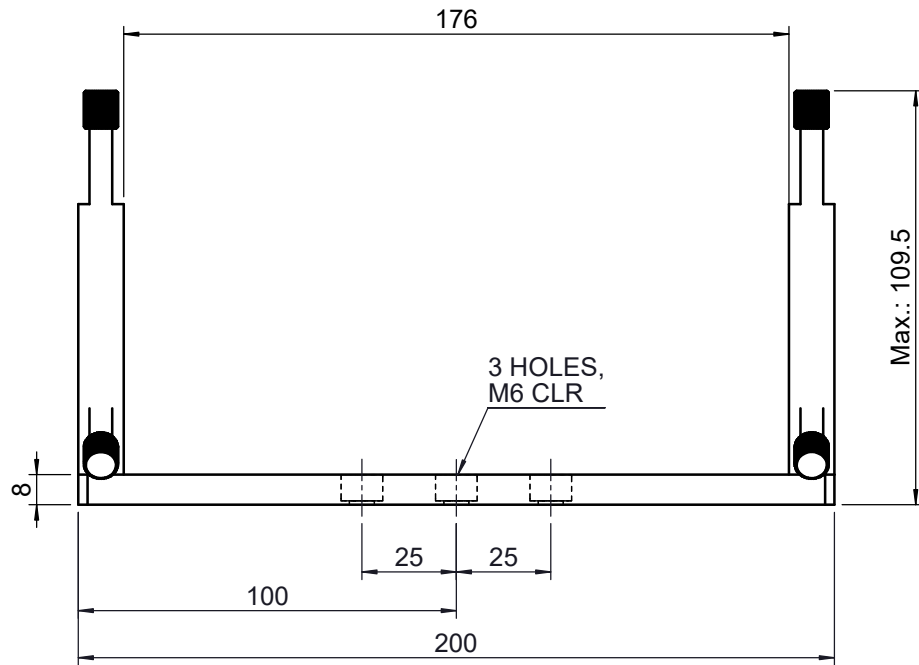

UNIT:m/m

 Unice E-O Services Inc. No.5, Andong Rd., Chung Li District, Taoyuan City 32063, Taiwan, R.O.C.			TITLE: 04LMC-2M	
			DWG. NO.	04LMC-2M
			MATERIAL: N/A	
DRAWN	Jimmy	2010/12/30	SCALE:	1:2
ENG APPR.	Johnny	2010/12/30	REV	0