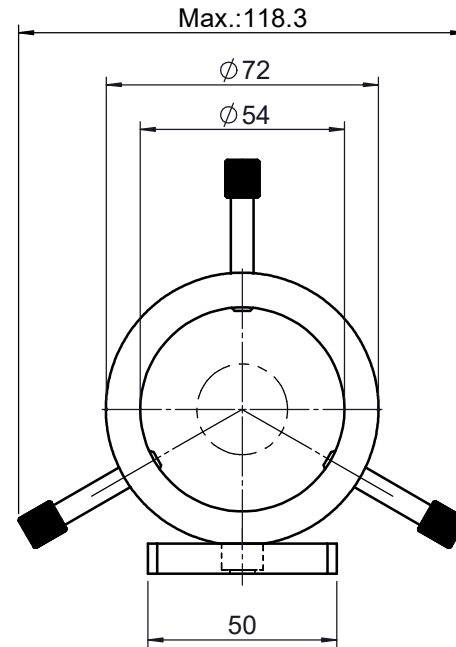

UNIT:m/m

 Unice E-O Services Inc. No.5, Andong Rd., Chung Li District, Taoyuan City 32063, Taiwan, R.O.C.			TITLE: 04LMC-2M	
			DWG. NO.	04LMC-2M
			MATERIAL: N/A	
DRAWN	Jimmy	2010/12/30	SCALE:	1:2
ENG APPR.	Johnny	2010/12/30	REV	0