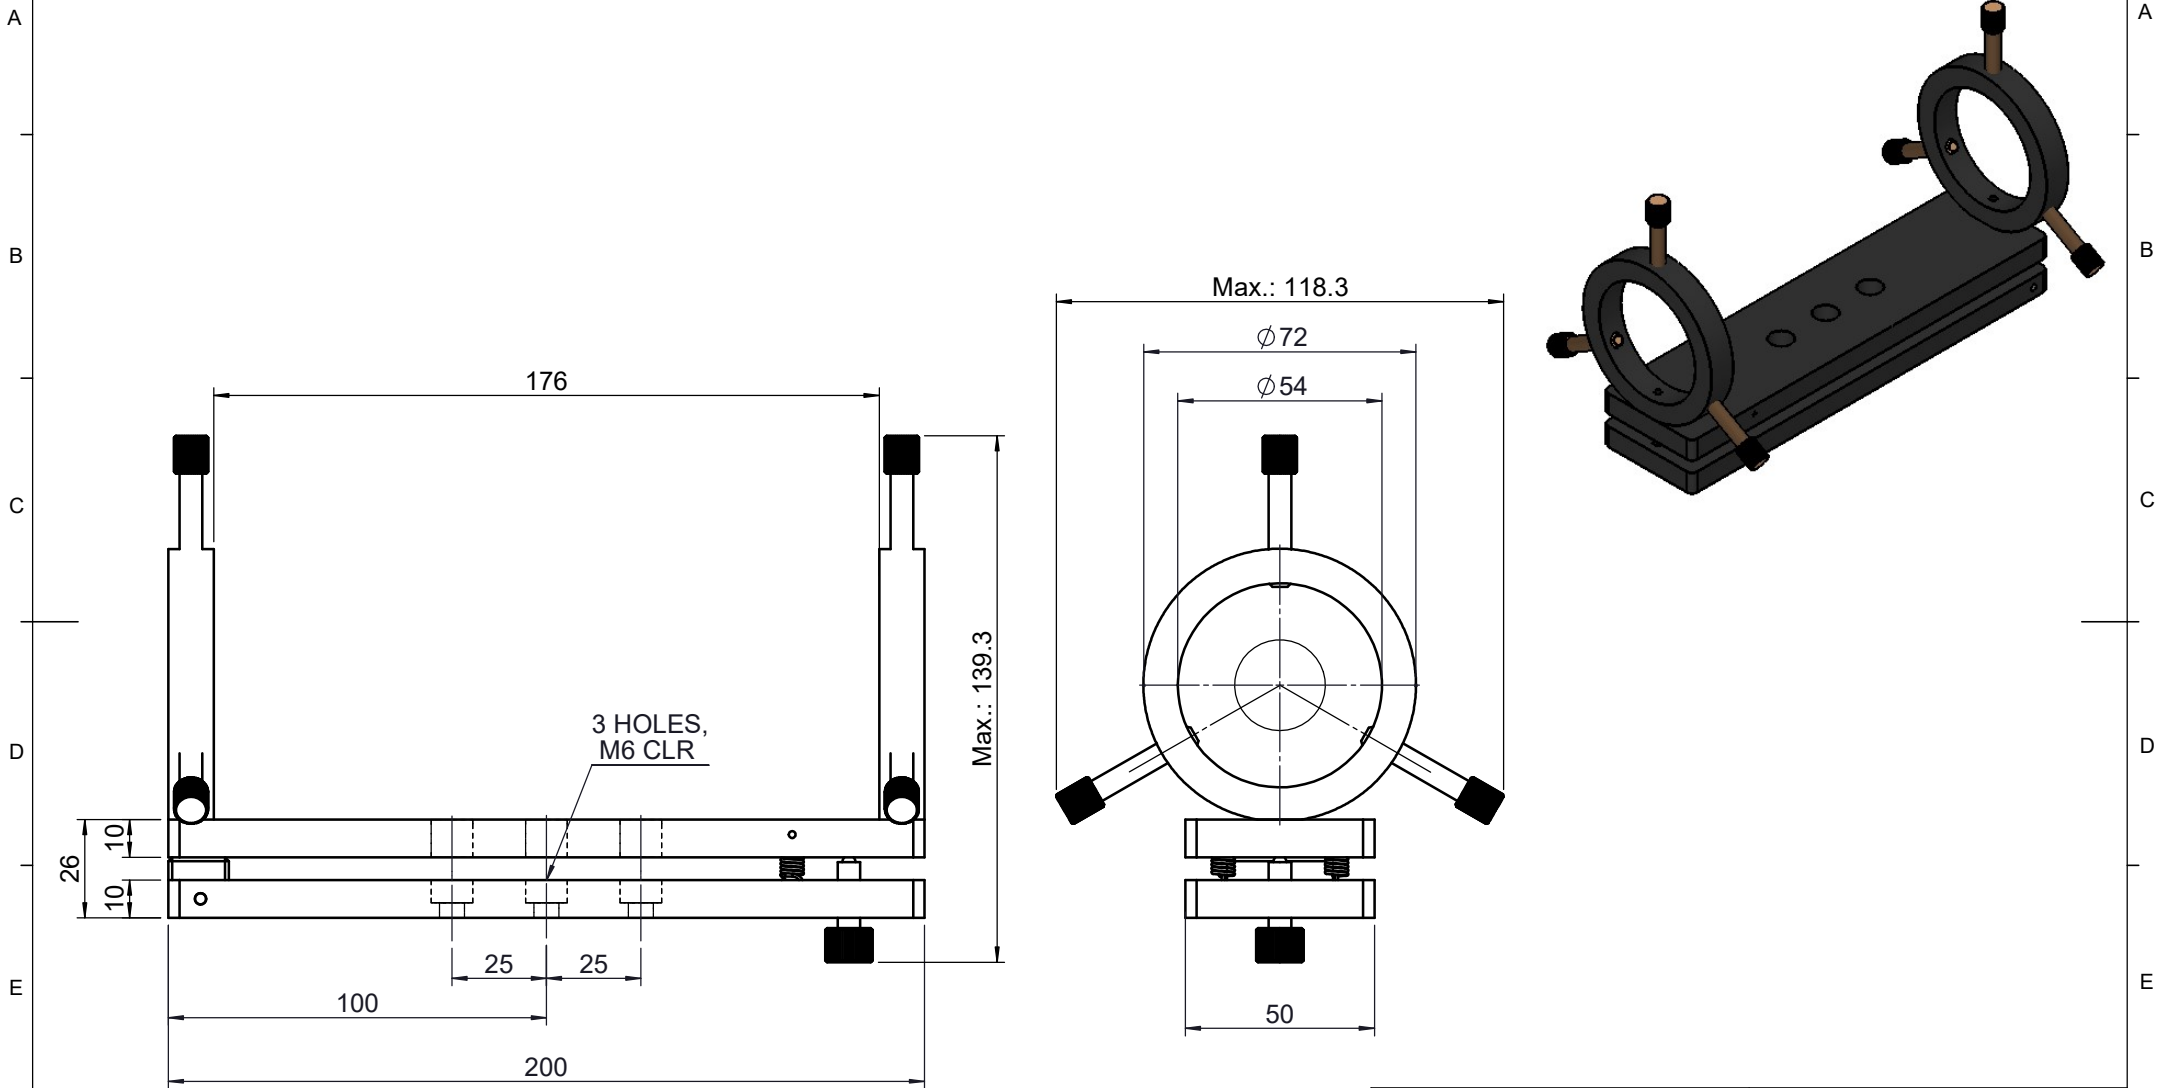

 Unice E-O Services Inc. No.5, Andong Rd., Chung Li District, Taoyuan City 32063, Taiwan, R.O.C.			TITLE:	
			04LMC-1M	
			DWG. NO.	04LMC-1M
			MATERIAL:	N/A
DRAWN	NAME	DATE	SCALE:	1:2
ENG APPR.	Johnny	2010/12/30	REV	0