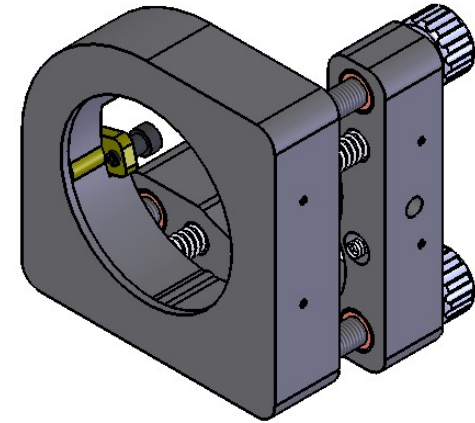

 Unice E-O Services Inc. No.5, Andong Rd., Chung Li District, Taoyuan City 32063, Taiwan, R.O.C.			TITLE: 04KMT-2	
			DWG. NO.	04KMT-2
			MATERIAL: N/A	
DRAWN	Jimmy	2010/12/30	SCALE:	1:1.4
ENG APPR.	Johnny	2010/12/30	REV	0