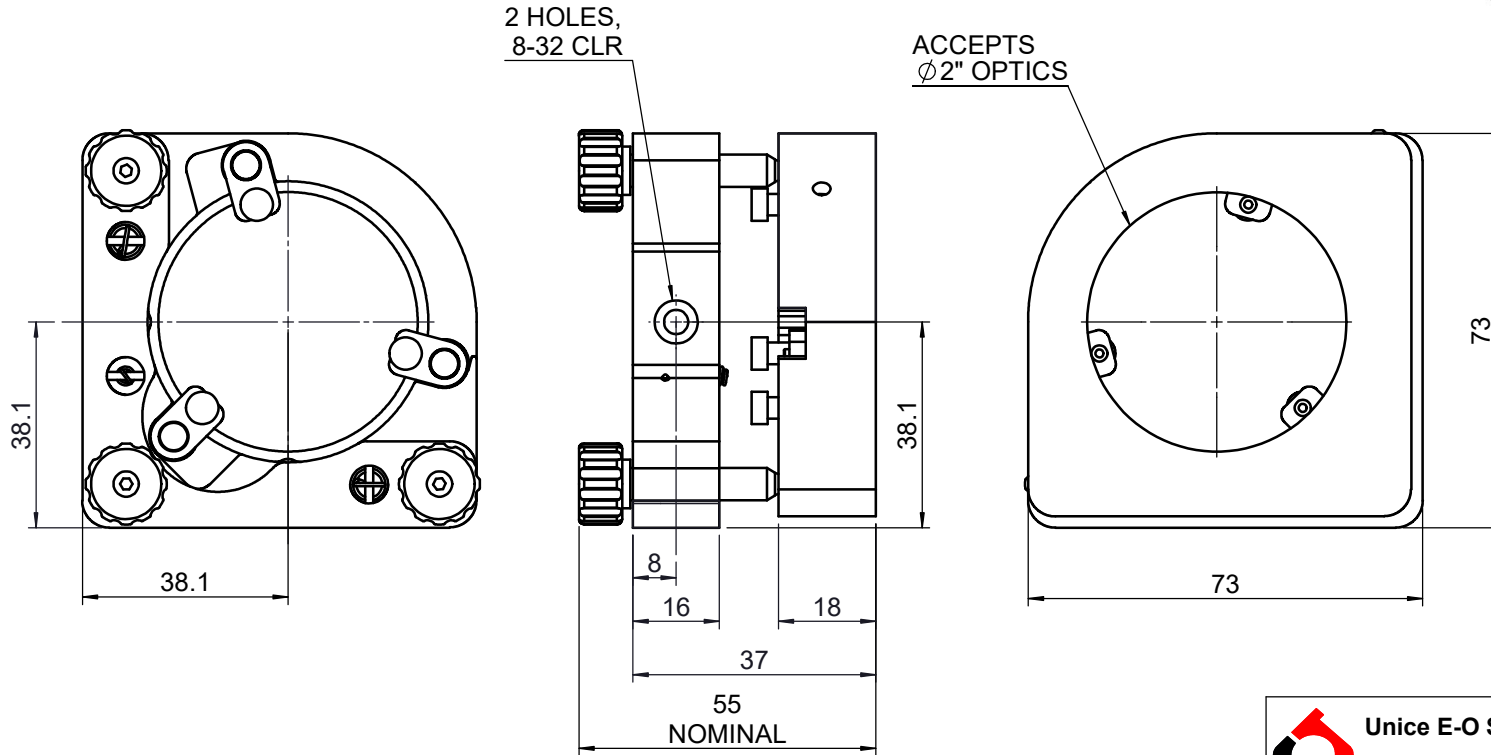

 Unice E-O Services Inc. No.5, Andong Rd., Chung Li District, Taoyuan City 32063, Taiwan, R.O.C.			TITLE: 04KMT-2	
			DWG. NO.	04KMT-2
			MATERIAL: N/A	
DRAWN	Jimmy	2010/12/30	SCALE:	1:1.4
ENG APPR.	Johnny	2010/12/30	REV	0