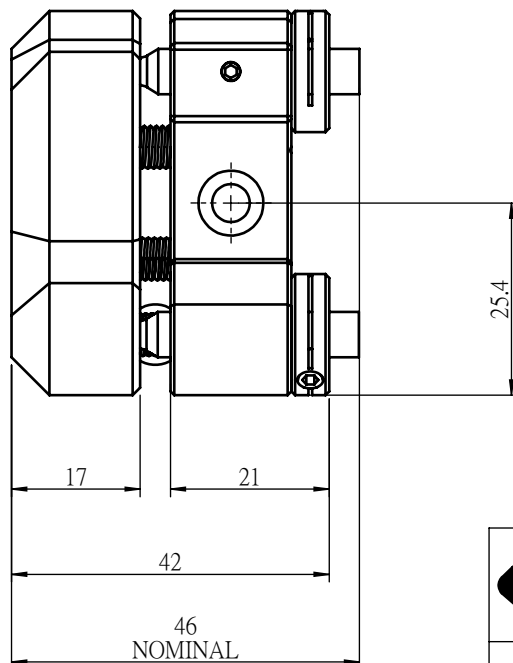

 Unice E-O Services Inc. No.5, Andong Rd., Chung Li District, Taoyuan City 32063, Taiwan, R.O.C.			TITLE:	
			04IMT-1M-H	
			DWG. NO.	04IMT-1M-H
			MATERIAL:	N/A
DRAWN	John	2022/6/29	SCALE:	1:1
ENG APPR.	Johnny	2022/6/29	REV	0