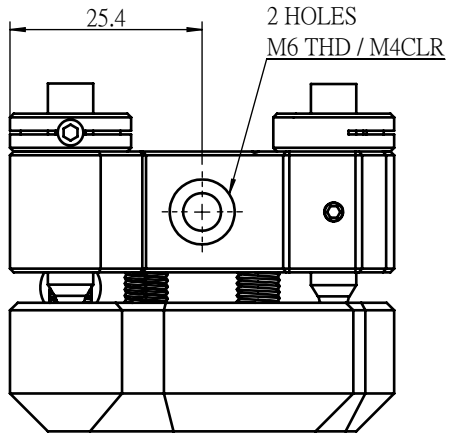

 Unice E-O Services Inc. No.5, Andong Rd., Chung Li District, Taoyuan City 32063, Taiwan, R.O.C.			TITLE:	
			04IMT-1M-H	
			DWG. NO.	04IMT-1M-H
			MATERIAL:	N/A
DRAWN	John	2022/6/29	SCALE:	1:1
ENG APPR.	Johnny	2022/6/29	REV	0