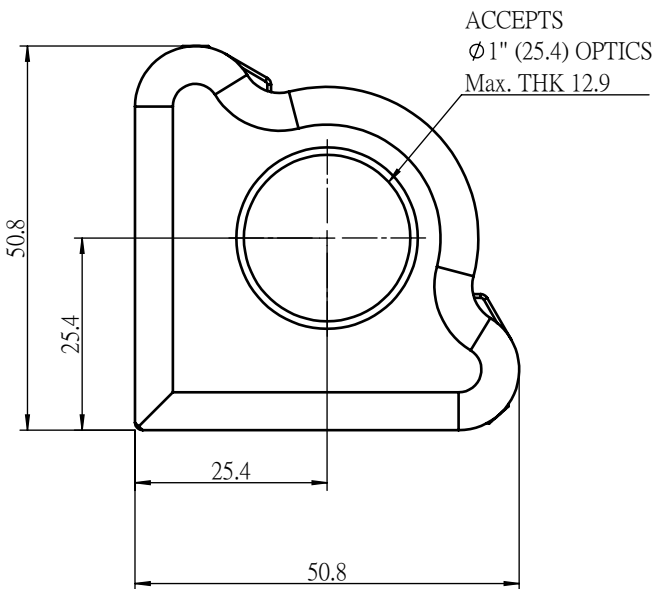

 Unice E-O Services Inc. No.5, Andong Rd., Chung Li District, Taoyuan City 32063, Taiwan, R.O.C.			TITLE:	
			04IMT-1M-H	
			DWG. NO.	04IMT-1M-H
			MATERIAL:	N/A
DRAWN	John	2022/6/29	SCALE:	1:1
ENG APPR.	Johnny	2022/6/29	REV	0