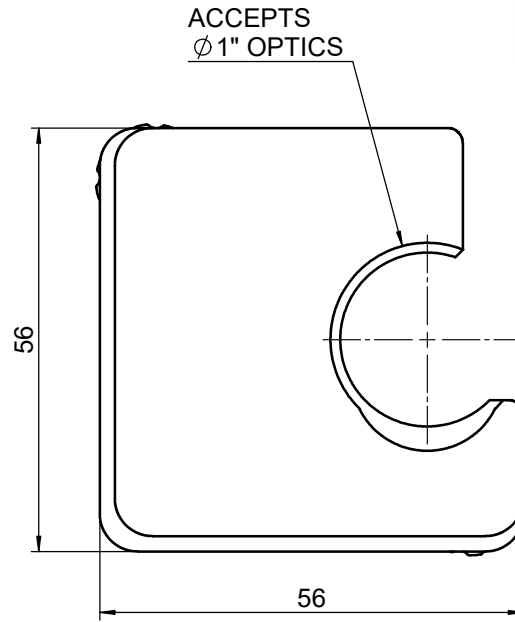

 Unice E-O Services Inc. No.5, Andong Rd., Chung Li District, Taoyuan City 32063, Taiwan, R.O.C.			TITLE:	
			04EMT-1R(M)	
			DWG. NO.	04EMT-1R(M)
			MATERIAL:	N/A
DRAWN	NAME	DATE	SCALE:	1:1
ENG APPR.	Johnny	2010/12/30	REV	0