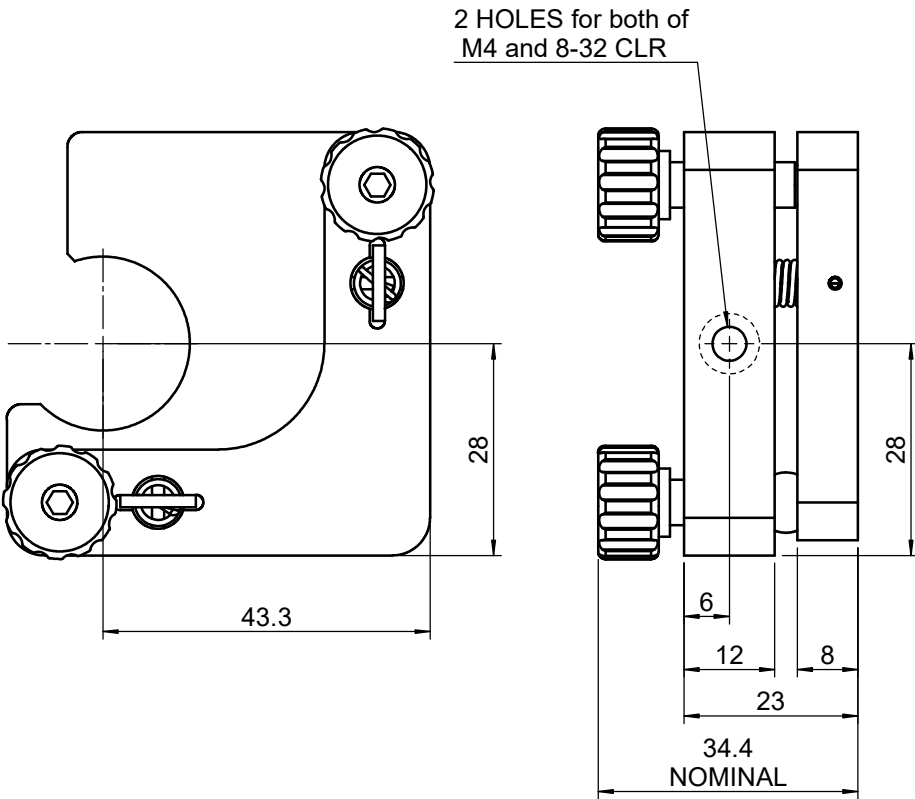

 Unice E-O Services Inc. No.5, Andong Rd., Chung Li District, Taoyuan City 32063, Taiwan, R.O.C.			TITLE:	
			04EMT-1R(M)	
			DWG. NO.	04EMT-1R(M)
			MATERIAL:	N/A
DRAWN	NAME	DATE	SCALE:	1:1
ENG APPR.	Johnny	2010/12/30	REV	0