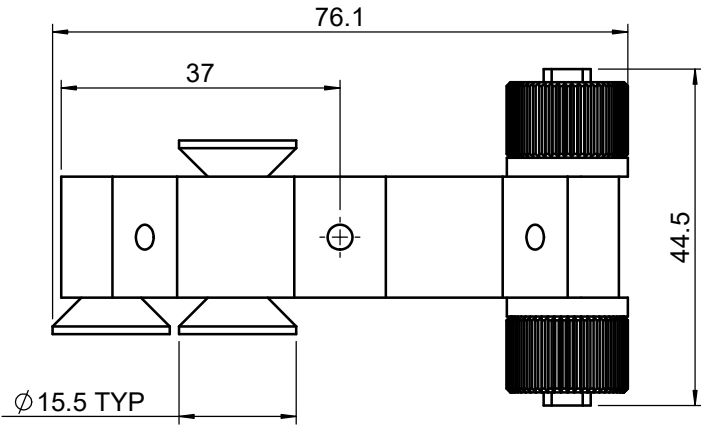

 Unice E-O Services Inc. No.5, Andong Rd., Chung Li District, Taoyuan City 32063, Taiwan, R.O.C.			TITLE: 04DHF-2M	
			DWG. NO.	04DHF-2M
MATERIAL:			N/A	
DRAWN	Jimmy	2010/12/30	SCALE:	1:1
ENG APPR.	Johnny	2010/12/30	REV	0