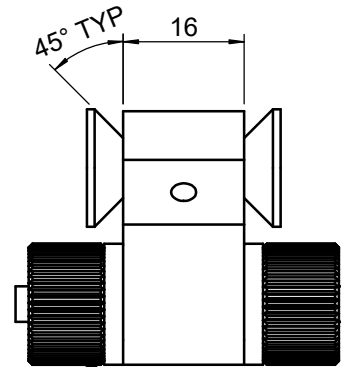

 Unice E-O Services Inc. No.5, Andong Rd., Chung Li District, Taoyuan City 32063, Taiwan, R.O.C.			TITLE: 04DHF-2M	
			DWG. NO.	04DHF-2M
MATERIAL:			N/A	
DRAWN	Jimmy	2010/12/30	SCALE:	1:1
ENG APPR.	Johnny	2010/12/30	REV	0