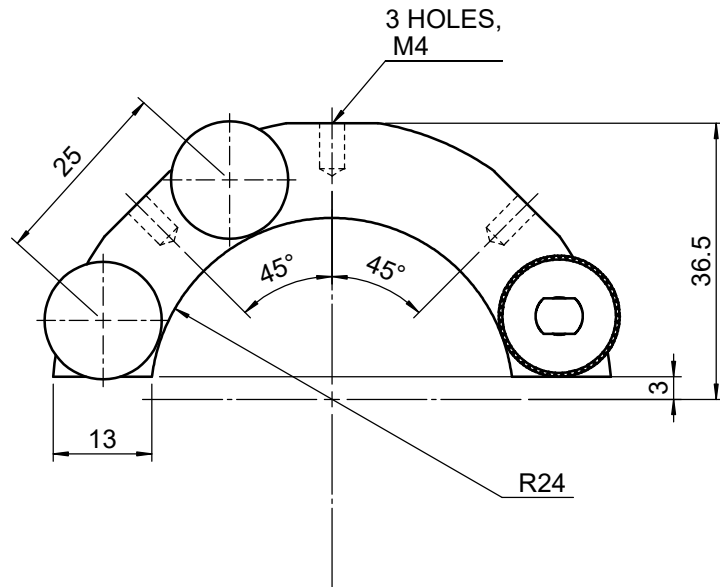

 Unice E-O Services Inc. No.5, Andong Rd., Chung Li District, Taoyuan City 32063, Taiwan, R.O.C.			TITLE: 04DHF-2M	
			DWG. NO.	04DHF-2M
MATERIAL:			N/A	
DRAWN	Jimmy	2010/12/30	SCALE:	1:1
ENG APPR.	Johnny	2010/12/30	REV	0