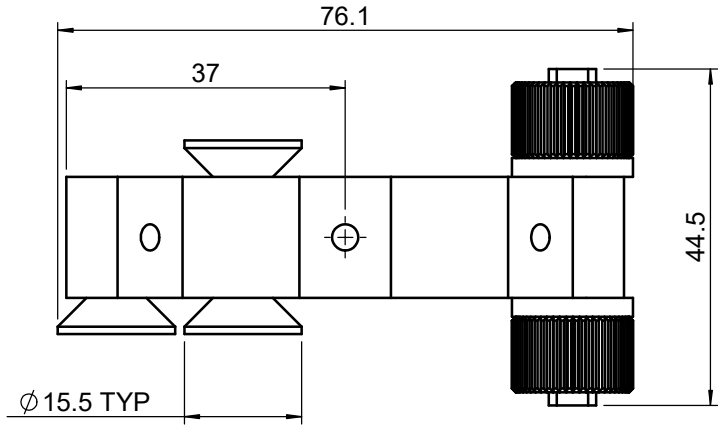

 <b>Unice E-O Services Inc.</b> No.5, Andong Rd., Chung Li District, Taoyuan City 32063, Taiwan, R.O.C.			TITLE: 04DHF-2	
			DWG. NO.	04DHF-2
MATERIAL:			N/A	
DRAWN	NAME	DATE	SCALE:	1:1
ENG APPR.	Johnny	2010/12/30	REV	0