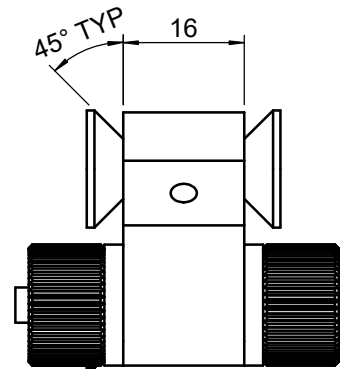

 <b>Unice E-O Services Inc.</b> No.5, Andong Rd., Chung Li District, Taoyuan City 32063, Taiwan, R.O.C.			TITLE: 04DHF-2	
			DWG. NO.	04DHF-2
MATERIAL:			N/A	
DRAWN	NAME	DATE	SCALE:	1:1
ENG APPR.	Johnny	2010/12/30	REV	0