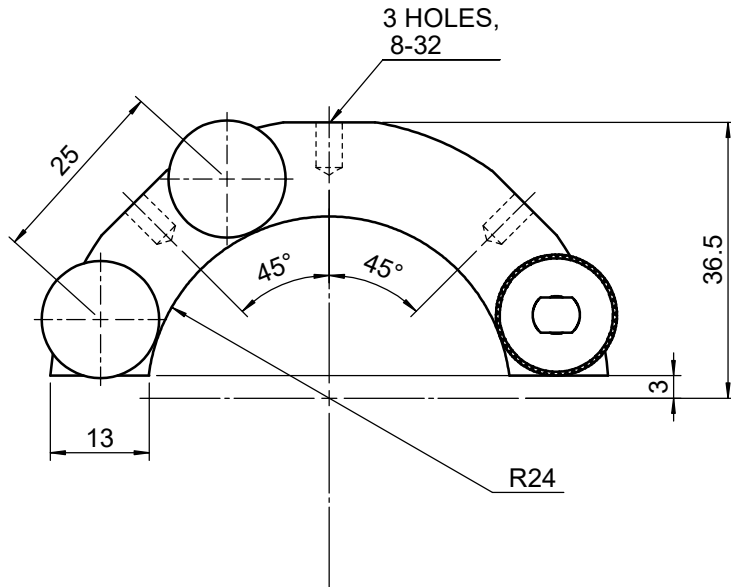

 <b>Unice E-O Services Inc.</b> No.5, Andong Rd., Chung Li District, Taoyuan City 32063, Taiwan, R.O.C.			TITLE: 04DHF-2	
			DWG. NO.	04DHF-2
MATERIAL:			N/A	
DRAWN	NAME	DATE	SCALE:	1:1
ENG APPR.	Johnny	2010/12/30	REV	0