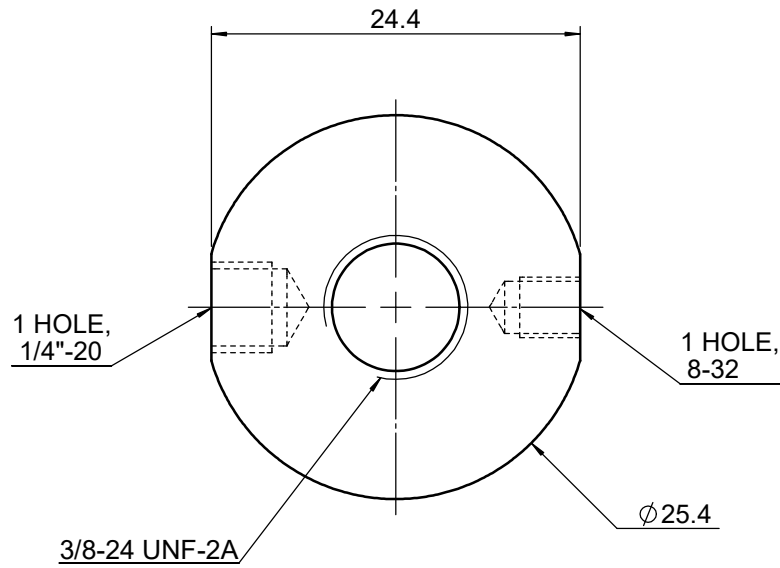

 Unice E-O Services Inc. No.5, Andong Rd., Chung Li District, Taoyuan City 32063, Taiwan, R.O.C.			TITLE: 04CLH-1	
			DWG. NO.	04CLH-1
	NAME	DATE	MATERIAL: N/A	
DRAWN	Sammy	2014/11/12	SCALE:	2:1
ENG APPR.	Johnny	2014/11/12	REV	0