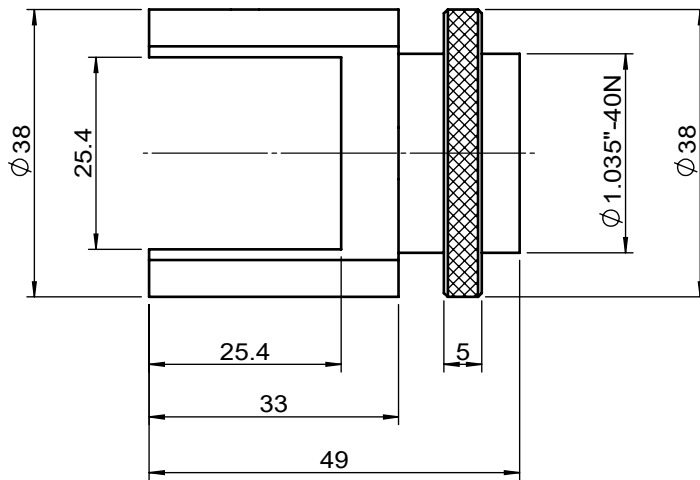

 Unice E-O Services Inc. No.5, Andong Rd., Chung Li District, Taoyuan City 32063, Taiwan, R.O.C.			TITLE:	
			04CBS-3(M)	
			DWG. NO.	04CBS-3(M)
			MATERIAL:	
			N/A	
DRAWN	John	2021/06/03	SCALE:	1:1
ENG APPR.	Johnny	2010/12/30	REV	0

UNIT:m/m