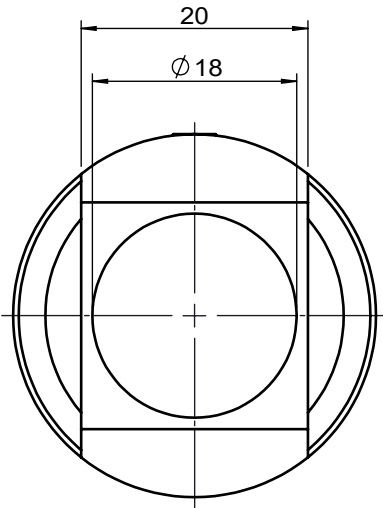

 Unice E-O Services Inc. No.5, Andong Rd., Chung Li District, Taoyuan City 32063, Taiwan, R.O.C.			TITLE:	
			04CBS-2(M)	
			DWG. NO.	04CBS-2(M)
			MATERIAL:	
			N/A	
DRAWN	John	2021/06/03	SCALE:	1.5:1
ENG APPR.	Johnny	2010/12/30	REV	0