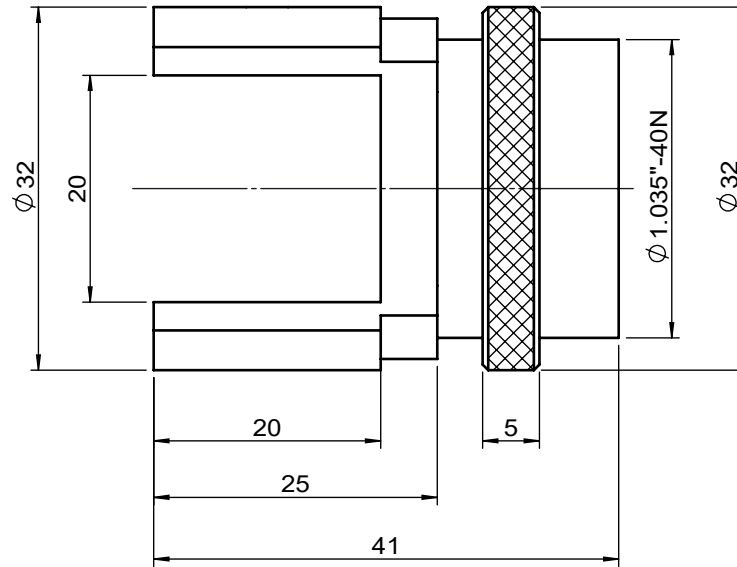

 Unice E-O Services Inc. No.5, Andong Rd., Chung Li District, Taoyuan City 32063, Taiwan, R.O.C.			TITLE:	
			04CBS-2(M)	
			DWG. NO.	04CBS-2(M)
			MATERIAL:	
			N/A	
DRAWN	John	2021/06/03	SCALE:	1.5:1
ENG APPR.	Johnny	2010/12/30	REV	0