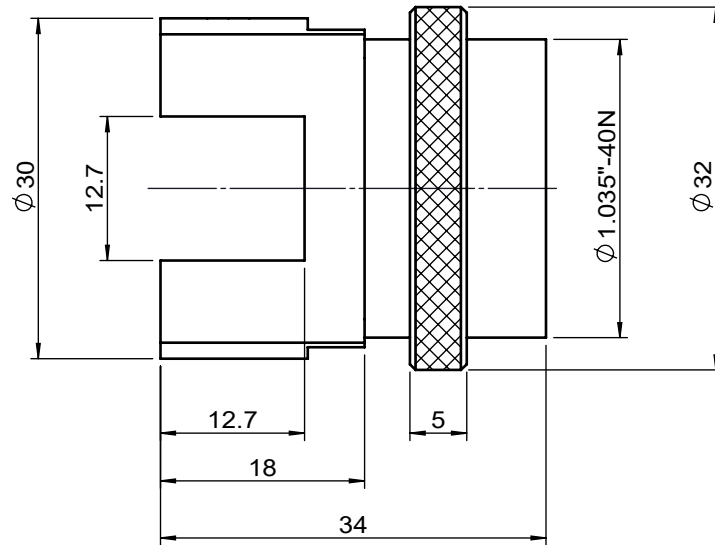

UNIT:m/m

 Unice E-O Services Inc. No.5, Andong Rd., Chung Li District, Taoyuan City 32063, Taiwan, R.O.C.			TITLE:	
			04CBS-1(M)	
			DWG. NO.	04CBS-1(M)
			MATERIAL:	
			N/A	
DRAWN	NAME	DATE	SCALE:	1.5:1
ENG APPR.	Johnny	2010/12/30	REV	0