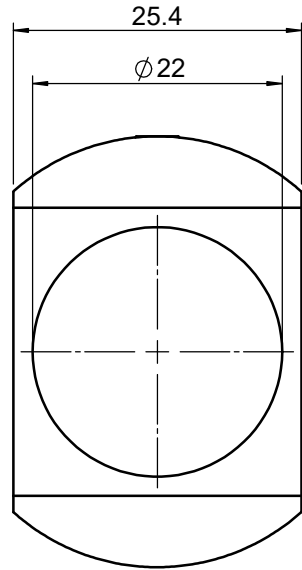

UNIT:m/m

 Unice E-O Services Inc. No.5, Andong Rd., Chung Li District, Taoyuan City 32063, Taiwan, R.O.C.			TITLE: 04CBM-3(M)	
			DWG. NO.	04CBM-3(M)
	NAME	DATE	MATERIAL: N/A	
DRAWN	Jimmy	2010/12/30	SCALE:	1.5:1
ENG APPR.	Johnny	2010/12/30	REV	0