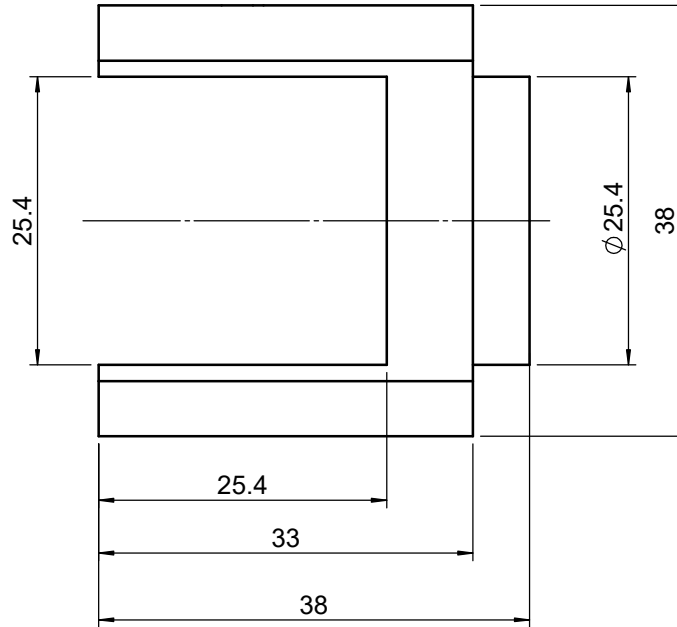

UNIT:m/m

 Unice E-O Services Inc. No.5, Andong Rd., Chung Li District, Taoyuan City 32063, Taiwan, R.O.C.			TITLE: 04CBM-3(M)	
			DWG. NO.	04CBM-3(M)
	NAME	DATE	MATERIAL: N/A	
DRAWN	Jimmy	2010/12/30	SCALE:	1.5:1
ENG APPR.	Johnny	2010/12/30	REV	0