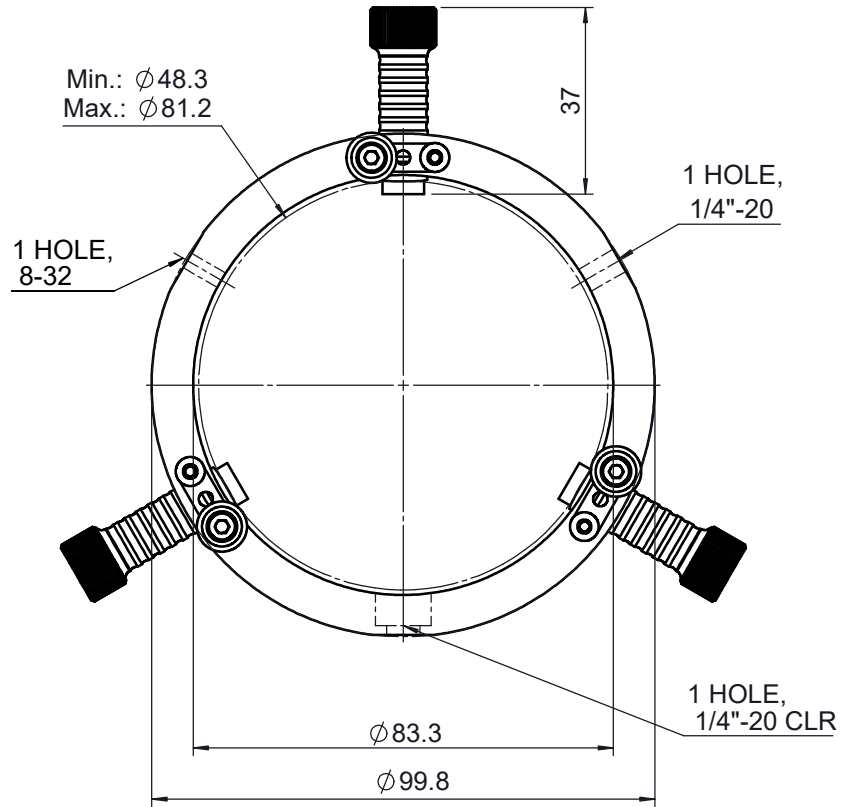

 Unice E-O Services Inc. No.5, Andong Rd., Chung Li District, Taoyuan City 32063, Taiwan, R.O.C.			TITLE:	
			04ARC-3	
			DWG. NO.	04ARC-3
			MATERIAL:	N/A
DRAWN	NAME	DATE	SCALE:	1:1.5
ENG APPR.	Johnny	2010/12/30	REV	0