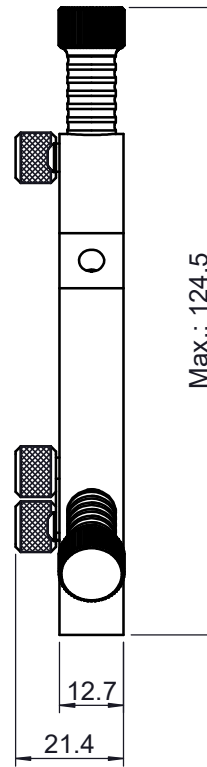

 Unice E-O Services Inc. No.5, Andong Rd., Chung Li District, Taoyuan City 32063, Taiwan, R.O.C.			TITLE:	
			04ARC-3	
			DWG. NO.	04ARC-3
			MATERIAL:	N/A
DRAWN	NAME	DATE	SCALE:	1:1.5
ENG APPR.	Johnny	2010/12/30	REV	0