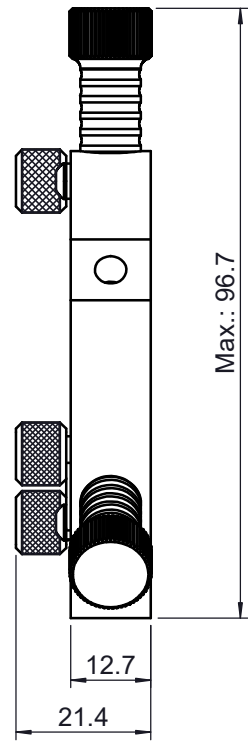

 Unice E-O Services Inc. No.5, Andong Rd., Chung Li District, Taoyuan City 32063, Taiwan, R.O.C.			TITLE: 04ARC-2	
			DWG. NO.	04ARC-2
			MATERIAL: N/A	
DRAWN	Jimmy	2010/12/30	SCALE:	1:1.2
ENG APPR.	Johnny	2010/12/30	REV	0