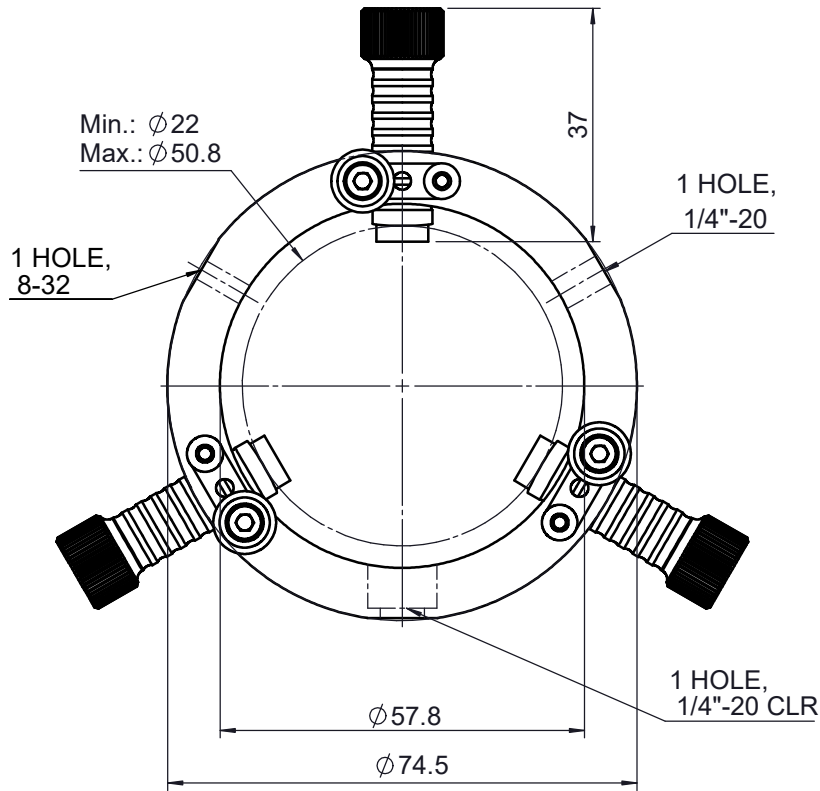

 Unice E-O Services Inc. No.5, Andong Rd., Chung Li District, Taoyuan City 32063, Taiwan, R.O.C.			TITLE: 04ARC-2	
			DWG. NO.	04ARC-2
			MATERIAL: N/A	
DRAWN	Jimmy	2010/12/30	SCALE:	1:1.2
ENG APPR.	Johnny	2010/12/30	REV	0