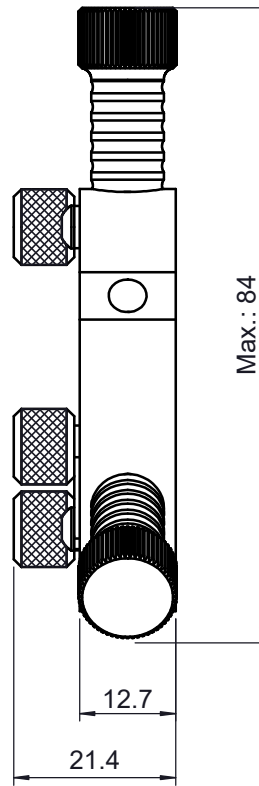

UNIT:m/m

 <b>Unice E-O Services Inc.</b> No.5, Andong Rd., Chung Li District, Taoyuan City 32063, Taiwan, R.O.C.			TITLE: 04ARC-1M	
			DWG. NO.	04ARC-1M
			MATERIAL: N/A	
DRAWN	Jimmy	2010/12/30	SCALE:	1:1
ENG APPR.	Johnny	2010/12/30	REV	0