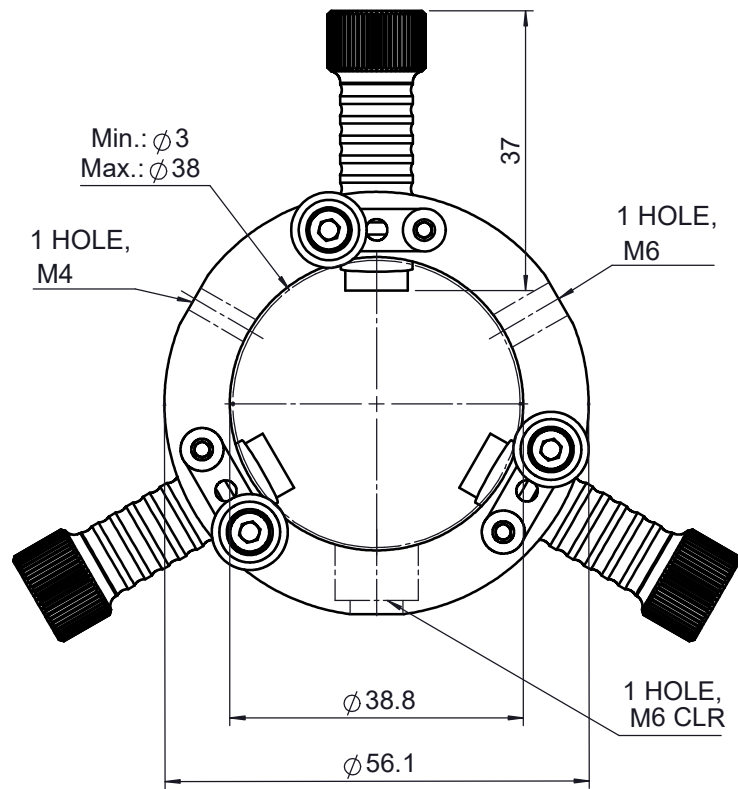

UNIT:m/m

 <b>Unice E-O Services Inc.</b> No.5, Andong Rd., Chung Li District, Taoyuan City 32063, Taiwan, R.O.C.			TITLE: 04ARC-1M	
			DWG. NO.	04ARC-1M
			MATERIAL: N/A	
DRAWN	Jimmy	2010/12/30	SCALE:	1:1
ENG APPR.	Johnny	2010/12/30	REV	0