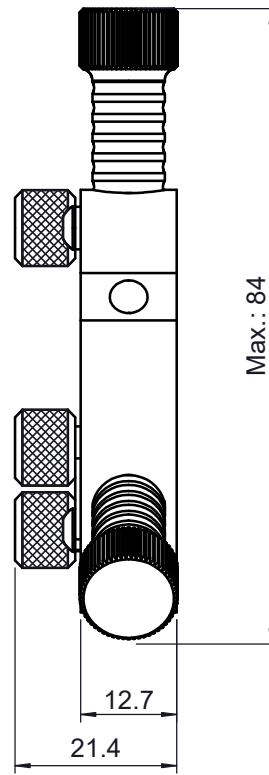

 Unice E-O Services Inc. No.5, Andong Rd., Chung Li District, Taoyuan City 32063, Taiwan, R.O.C.			TITLE: 04ARC-1	
			DWG. NO.	04ARC-1
MATERIAL:			N/A	
DRAWN	Jimmy	2010/12/30	SCALE:	1:1
ENG APPR.	Johnny	2010/12/30	REV	0