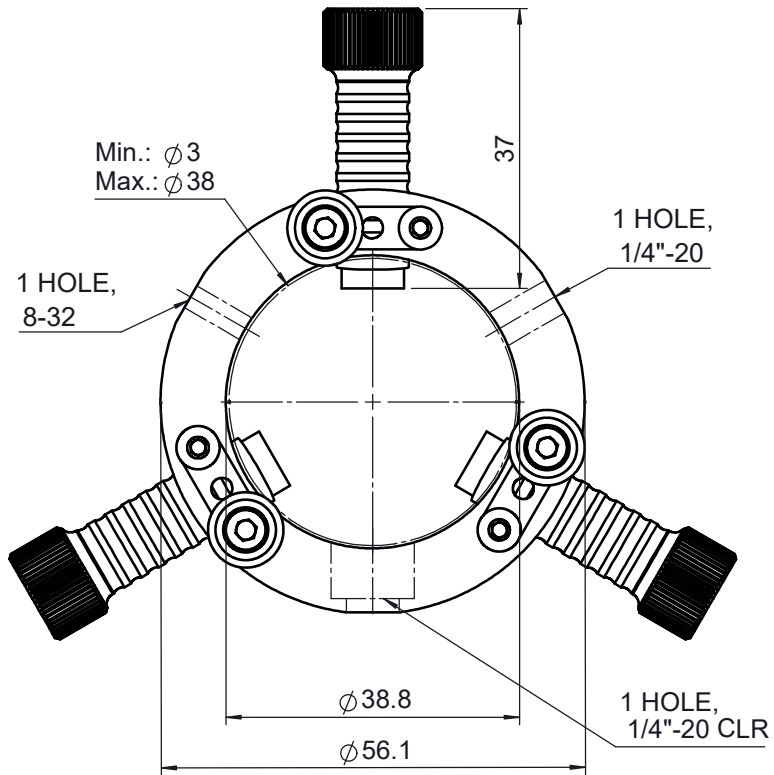

 Unice E-O Services Inc. No.5, Andong Rd., Chung Li District, Taoyuan City 32063, Taiwan, R.O.C.			TITLE: 04ARC-1	
			DWG. NO.	04ARC-1
MATERIAL:			N/A	
DRAWN	Jimmy	2010/12/30	SCALE:	1:1
ENG APPR.	Johnny	2010/12/30	REV	0