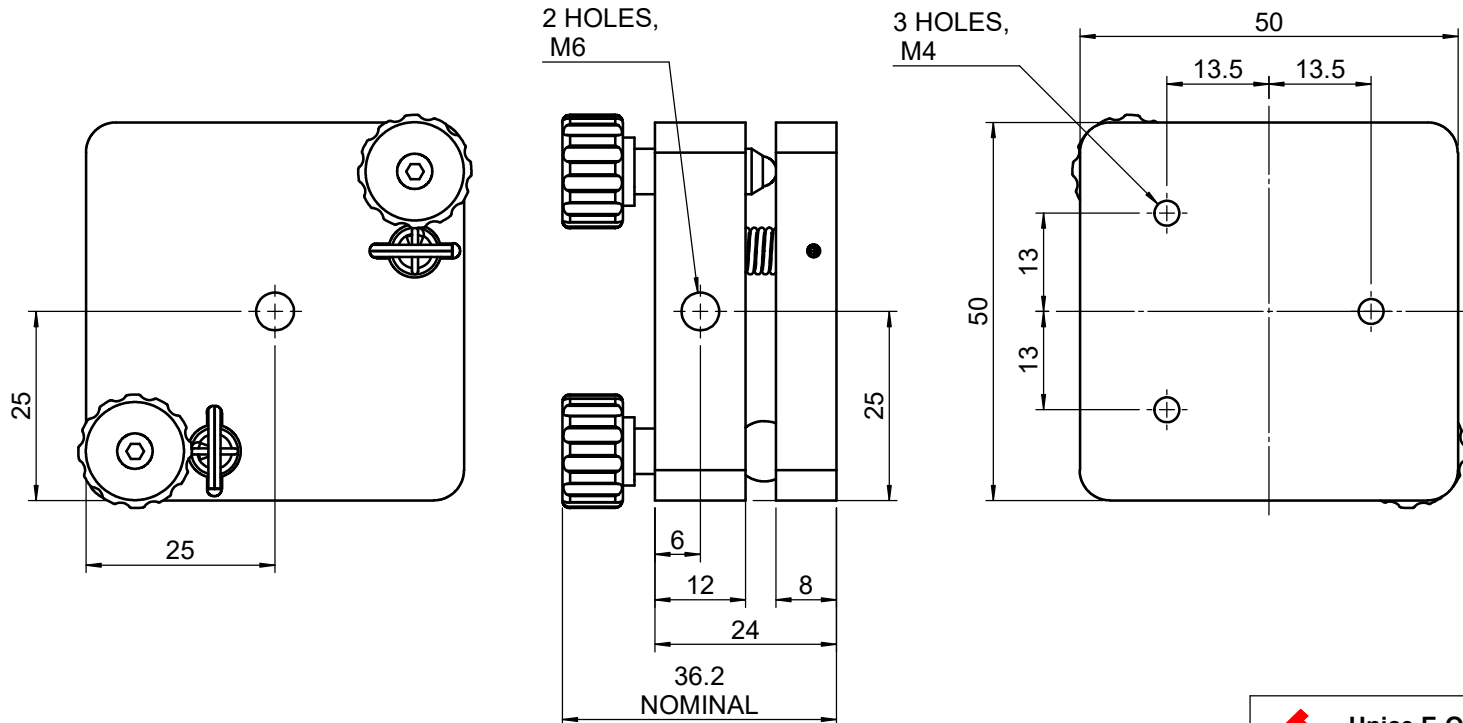

 Unice E-O Services Inc. No.5, Andong Rd., Chung Li District, Taoyuan City 32063, Taiwan, R.O.C.			TITLE: 03PRT-4M	
			DWG. NO.	03PRT-4M
MATERIAL:			N/A	
DRAWN	NAME	DATE	SCALE:	1:1
ENG APPR.	Johnny	2010/12/30	REV	0